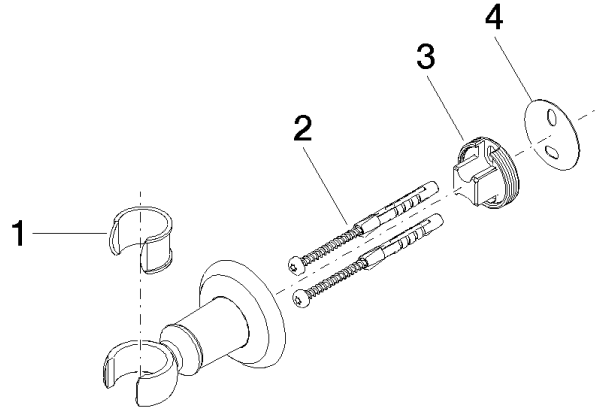

28 050 361

• rosette Ø 55 mm

	Brushed Platinum	28 050 361-06
	Chrome	28 050 361-00
	Platinum	28 050 361-08
	Durabress (23kt Gold)	28 050 361-09
	Brushed Durabress (23kt Gold)	28 050 361-28
	Brushed Dark Platinum	28 050 361-99

28 050 361

mm [inches]

28 050 361

**Product version from 7/3/2016**

Parts for other finishes can be found here: [Chrome](#)

MADISON Wall bracket - Brushed Platinum

MADISON

28 050 361

**Spare parts list**

**Product version from 7/3/2016**

No.	Item Number	Name	Quantity used	Delivery time
	90 18 40 035 00 90	sleeve	4	2