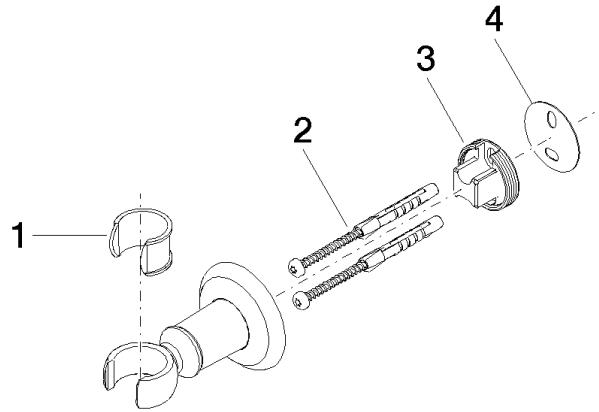

28 050 361

• rosette Ø 55 mm

	Platinum	28 050 361-08
	Chrome	28 050 361-00
	Brushed Platinum	28 050 361-06
	Durabass (23kt Gold)	28 050 361-09
	Brushed Durabass (23kt Gold)	28 050 361-28
	Brushed Dark Platinum	28 050 361-99

28 050 361

mm [inches]

28 050 361

Product version from 7/3/2016

Parts for other
finishes can be found
here: [Chrome](#)

MADISON Wall bracket - Platinum

MADISON

28 050 361

Spare parts list

Product version from 7/3/2016

No.	Item Number	Name	Quantity used	Delivery time
	90 18 40 035 00 90	sleeve	4	2