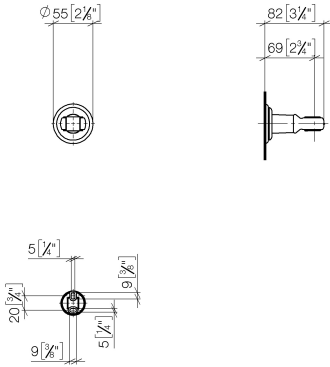

28 050 361

• rosette Ø 55 mm

	Platinum	28 050 361-08
	Chrome	28 050 361-00
	Brushed Platinum	28 050 361-06
	Durabass (23kt Gold)	28 050 361-09
	Brushed Durabass (23kt Gold)	28 050 361-28
	Brushed Dark Platinum	28 050 361-99

28 050 361

mm [inches]

28 050 361

Product version from 7/3/2016

Parts for other
finishes can be found
here: [Chrome](#)

MADISON Wall bracket - Platinum

MADISON

28 050 361

Spare parts list

Product version from 7/3/2016

No.	Item Number	Name	Quantity used	Delivery time
	90 18 40 035 00 90	sleeve	4	2