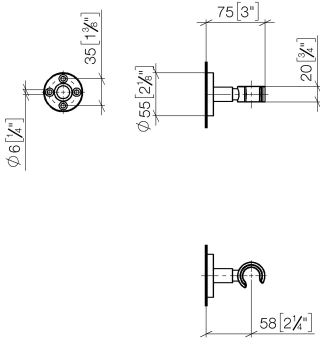

28 050 625

• rosette Ø 55 mm

Fits: TARA, META

	Chrome	28 050 625-00
	Brushed Platinum	28 050 625-06
	Dark Chrome	28 050 625-19
	Light Gold	28 050 625-26
	Brushed Light Gold	28 050 625-27
	Brushed Durabronze (23kt Gold)	28 050 625-28
	Matte Black	28 050 625-33
	Brushed Bronze	28 050 625-42
	Brushed Champagne (22kt Gold)	28 050 625-46
	Champagne (22kt Gold)	28 050 625-47
	Brushed Chrome	28 050 625-93
	Brushed Dark Platinum	28 050 625-99

28 050 625

mm [inches]

28 050 625

Product version from 10/1/2023

Parts for other
finishes can be found
here: Brushed
Platinum

Wall bracket - Chrome

TARA

28 050 625

Spare parts list

Product version from 10/1/2023

No.	Item Number	Name	Quantity used	Delivery time
	05 17 62 500 00 90	fixing set	7	2