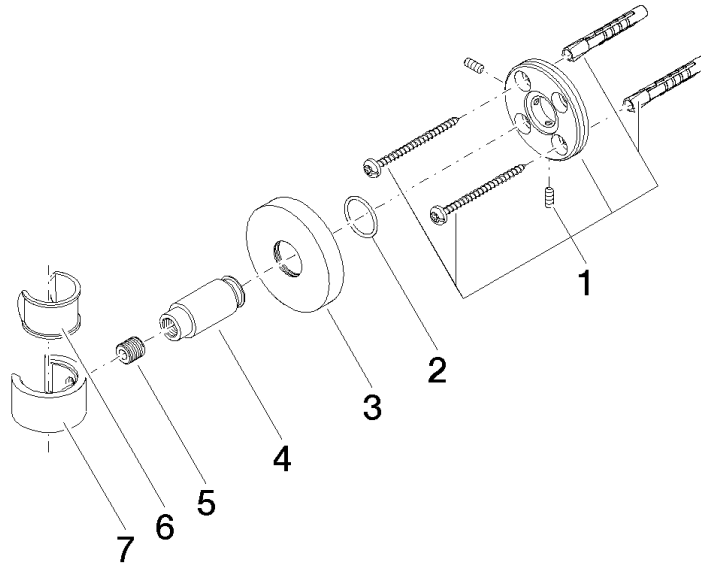

Wall bracket - Light Gold

TARA

28 050 625

• rosette Ø 55 mm

Fits: TARA, META

	Light Gold	28 050 625-26
	Chrome	28 050 625-00
	Brushed Platinum	28 050 625-06
	Dark Chrome	28 050 625-19
	Brushed Light Gold	28 050 625-27
	Brushed Durabronze (23kt Gold)	28 050 625-28
	Matte Black	28 050 625-33
	Brushed Bronze	28 050 625-42
	Brushed Champagne (22kt Gold)	28 050 625-46
	Champagne (22kt Gold)	28 050 625-47
	Brushed Chrome	28 050 625-93
	Brushed Dark Platinum	28 050 625-99

28 050 625

mm [inches]

28 050 625

Product version from 10/1/2023

Parts for other
finishes can be found
here: [Chrome](#)

Wall bracket - Light Gold

TARA

28 050 625

Spare parts list

Product version from 10/1/2023

No.	Item Number	Name	Quantity used	Delivery time
	05 17 62 500 00 90	fixing set	7	2