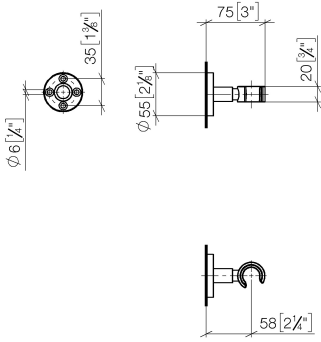

Wall bracket - Light Gold

TARA

28 050 625

• rosette Ø 55 mm

Fits: TARA, META

	Light Gold	28 050 625-26
	Chrome	28 050 625-00
	Brushed Platinum	28 050 625-06
	Dark Chrome	28 050 625-19
	Brushed Light Gold	28 050 625-27
	Brushed Durabronze (23kt Gold)	28 050 625-28
	Matte Black	28 050 625-33
	Brushed Bronze	28 050 625-42
	Brushed Champagne (22kt Gold)	28 050 625-46
	Champagne (22kt Gold)	28 050 625-47
	Brushed Chrome	28 050 625-93
	Brushed Dark Platinum	28 050 625-99

28 050 625

mm [inches]

28 050 625

Product version from 10/1/2023

Parts for other
finishes can be found
here: [Chrome](#)

Wall bracket - Light Gold

TARA

28 050 625

Spare parts list

Product version from 10/1/2023

No.	Item Number	Name	Quantity used	Delivery time
	05 17 62 500 00 90	fixing set	7	2