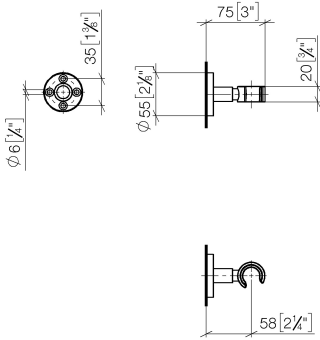

Wall bracket - Brushed Champagne (22kt Gold)

TARA

28 050 625

• rosette Ø 55 mm

Fits: TARA, META

	Brushed Champagne (22kt Gold)	28 050 625-46
	Chrome	28 050 625-00
	Brushed Platinum	28 050 625-06
	Dark Chrome	28 050 625-19
	Light Gold	28 050 625-26
	Brushed Light Gold	28 050 625-27
	Brushed Durabronze (23kt Gold)	28 050 625-28
	Matte Black	28 050 625-33
	Brushed Bronze	28 050 625-42
	Champagne (22kt Gold)	28 050 625-47
	Brushed Chrome	28 050 625-93
	Brushed Dark Platinum	28 050 625-99

28 050 625

mm [inches]

28 050 625

Product version from 10/1/2023

Parts for other
finishes can be found
here: [Chrome](#)

Wall bracket - Brushed Champagne (22kt Gold)

TARA

28 050 625

Spare parts list

Product version from 10/1/2023

No.	Item Number	Name	Quantity used	Delivery time
	05 17 62 500 00 90	fixing set	7	2