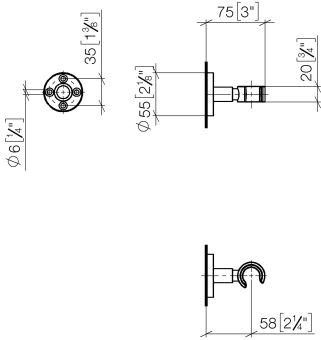

28 050 625

● rosette Ø 55 mm

Fits: TARA, META

	Brushed Chrome	28 050 625-93
	Chrome	28 050 625-00
	Brushed Platinum	28 050 625-06
	Dark Chrome	28 050 625-19
	Light Gold	28 050 625-26
	Brushed Light Gold	28 050 625-27
	Brushed Durabronze (23kt Gold)	28 050 625-28
	Matte Black	28 050 625-33
	Brushed Bronze	28 050 625-42
	Brushed Champagne (22kt Gold)	28 050 625-46
	Champagne (22kt Gold)	28 050 625-47
	Brushed Dark Platinum	28 050 625-99

28 050 625

mm [inches]

28 050 625

Product version from 10/1/2023

Parts for other
finishes can be found
here: [Chrome](#)

Wall bracket - Brushed Chrome

TARA

28 050 625

Spare parts list

Product version from 10/1/2023

No.	Item Number	Name	Quantity used	Delivery time
	05 17 62 500 00 90	fixing set	7	2