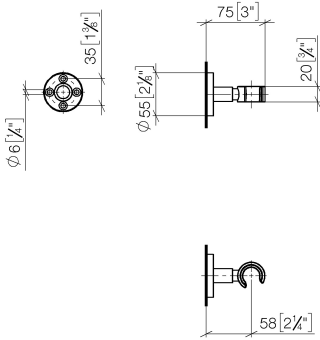

28 050 625

• rosette Ø 55 mm

Fits: TARA, META

	Brushed Dark Platinum	28 050 625-99
	Chrome	28 050 625-00
	Brushed Platinum	28 050 625-06
	Dark Chrome	28 050 625-19
	Light Gold	28 050 625-26
	Brushed Light Gold	28 050 625-27
	Brushed Durabronze (23kt Gold)	28 050 625-28
	Matte Black	28 050 625-33
	Brushed Bronze	28 050 625-42
	Brushed Champagne (22kt Gold)	28 050 625-46
	Champagne (22kt Gold)	28 050 625-47
	Brushed Chrome	28 050 625-93

28 050 625

mm [inches]

28 050 625

Product version from 10/1/2023

Parts for other
finishes can be found
here: [Chrome](#)

Wall bracket - Brushed Dark Platinum

TARA

28 050 625

Spare parts list

Product version from 10/1/2023

No.	Item Number	Name	Quantity used	Delivery time
	05 17 62 500 00 90	fixing set	7	2