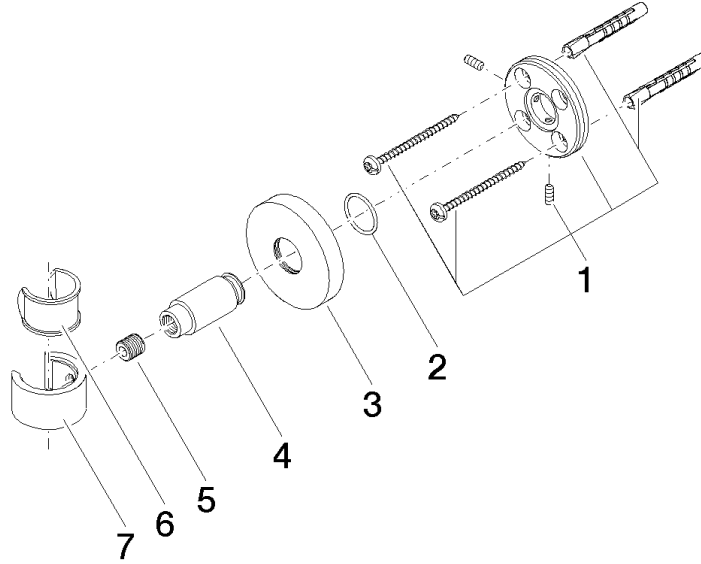

28 050 625

• rosette Ø 55 mm

Fits: TARA, META

	Brushed Dark Platinum	28 050 625-99
	Chrome	28 050 625-00
	Brushed Platinum	28 050 625-06
	Dark Chrome	28 050 625-19
	Light Gold	28 050 625-26
	Brushed Light Gold	28 050 625-27
	Brushed Durabronze (23kt Gold)	28 050 625-28
	Matte Black	28 050 625-33
	Brushed Bronze	28 050 625-42
	Brushed Champagne (22kt Gold)	28 050 625-46
	Champagne (22kt Gold)	28 050 625-47
	Brushed Chrome	28 050 625-93

28 050 625

mm [inches]

28 050 625

Product version from 10/1/2023

Parts for other
finishes can be found
here: [Chrome](#)

Wall bracket - Brushed Dark Platinum

TARA

28 050 625

Spare parts list

Product version from 10/1/2023

No.	Item Number	Name	Quantity used	Delivery time
	05 17 62 500 00 90	fixing set	7	2