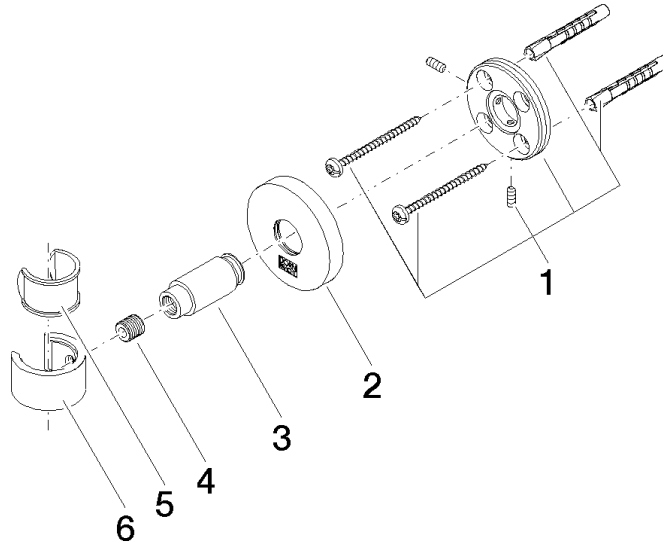

EDITION PRO Wall bracket - Chrome

28 050 626

- rosette Ø 55 mm

	Chrome	28 050 626-00
	Matte Black	28 050 626-33
	Brushed Chrome	28 050 626-93

EDITION PRO Wall bracket - Chrome

28 050 626

mm [inches]

EDITION PRO Wall bracket - Chrome

28 050 626

Parts for other
finishes can be found
here: [Matte Black](#)

EDITION PRO Wall bracket - Chrome

28 050 626

Spare parts list

No.	Item Number	Name	Quantity used	Delivery time
	05 17 62 500 00 90	fixing set	6	2