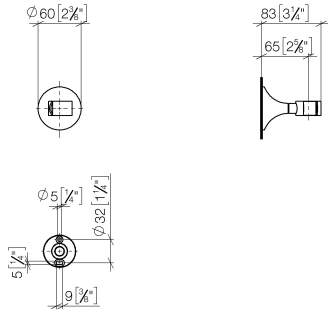

## VAIA Wall bracket - Platinum

28 050 809 Product version from 8/29/2019

- rosette Ø 60 mm

	Platinum	28 050 809-08
	Chrome	28 050 809-00
	Brushed Platinum	28 050 809-06
	Dark Chrome	28 050 809-19
	Brushed Durabronze (23kt Gold)	28 050 809-28
	Brushed Bronze	28 050 809-42
	Brushed Champagne (22kt Gold)	28 050 809-46
	Champagne (22kt Gold)	28 050 809-47
	Brushed Dark Platinum	28 050 809-99

## VAIA Wall bracket - Platinum

28 050 809 Product version from 8/29/2019

mm [inches]

**VAIA Wall bracket - Platinum**

28 050 809 Product version from 8/29/2019

Parts for other finishes can be found here: [Chrome](#)

**Spare parts list**

No.	Item Number	Name	Quantity used	Delivery time
1	05 30 31 025 00 90	fixing set	1	2
2	90 17 20 759 00 90	disc	1	2
3	09 14 15 022 90	ring	1	2
4	09 30 30 057 90	screw	1	2
5	09 30 11 024 90	disc	1	2
6	09 12 12 213 90	fixing cap	1	2
7	90 18 40 035 00 90	sleeve	1	2