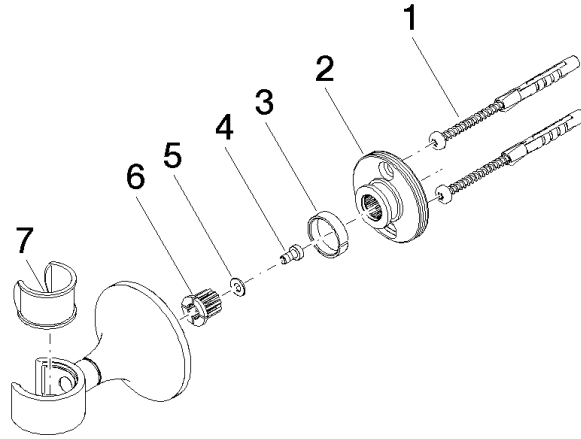

## VAIA Wall bracket - Platinum

28 050 809 Product version from 8/29/2019

- rosette Ø 60 mm

	Platinum	28 050 809-08
	Chrome	28 050 809-00
	Brushed Platinum	28 050 809-06
	Dark Chrome	28 050 809-19
	Brushed Durabronze (23kt Gold)	28 050 809-28
	Brushed Bronze	28 050 809-42
	Brushed Champagne (22kt Gold)	28 050 809-46
	Champagne (22kt Gold)	28 050 809-47
	Brushed Dark Platinum	28 050 809-99

## VAIA Wall bracket - Platinum

28 050 809 Product version from 8/29/2019

mm [inches]

**VAIA Wall bracket - Platinum**

28 050 809 Product version from 8/29/2019

Parts for other finishes can be found here: [Chrome](#)

**Spare parts list**

No.	Item Number	Name	Quantity used	Delivery time
1	05 30 31 025 00 90	fixing set	1	2
2	90 17 20 759 00 90	disc	1	2
3	09 14 15 022 90	ring	1	2
4	09 30 30 057 90	screw	1	2
5	09 30 11 024 90	disc	1	2
6	09 12 12 213 90	fixing cap	1	2
7	90 18 40 035 00 90	sleeve	1	2