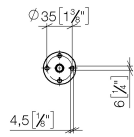

28 050 845

● rosette 60 x 78 mm

	Chrome	28 050 845-00
	Brushed Platinum	28 050 845-06
	Dark Chrome	28 050 845-19
	Brushed Light Gold	28 050 845-27
	Matte Black	28 050 845-33
	Brushed Chrome	28 050 845-93
	Brushed Dark Platinum	28 050 845-99

28 050 845

mm [inches]

28 050 845

Product version from 3/9/2016 to 3/2/2021

Product version from 3/2/2021

Parts for other
finishes can be found
here: [Brushed](#)
[Platinum](#)

LISSÉ Wall bracket - Chrome

LISSÉ