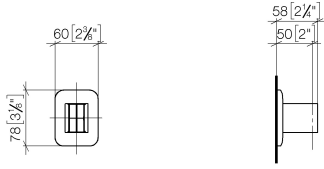

28 050 845

● rosette 60 x 78 mm

	Chrome	28 050 845-00
	Brushed Platinum	28 050 845-06
	Dark Chrome	28 050 845-19
	Brushed Light Gold	28 050 845-27
	Matte Black	28 050 845-33
	Brushed Chrome	28 050 845-93
	Brushed Dark Platinum	28 050 845-99

28 050 845

mm [inches]

28 050 845

Product version from 3/9/2016 to 3/2/2021

Product version from 3/2/2021

Parts for other
finishes can be found
here: [Brushed](#)
[Platinum](#)

LISSÉ Wall bracket - Chrome

LISSÉ