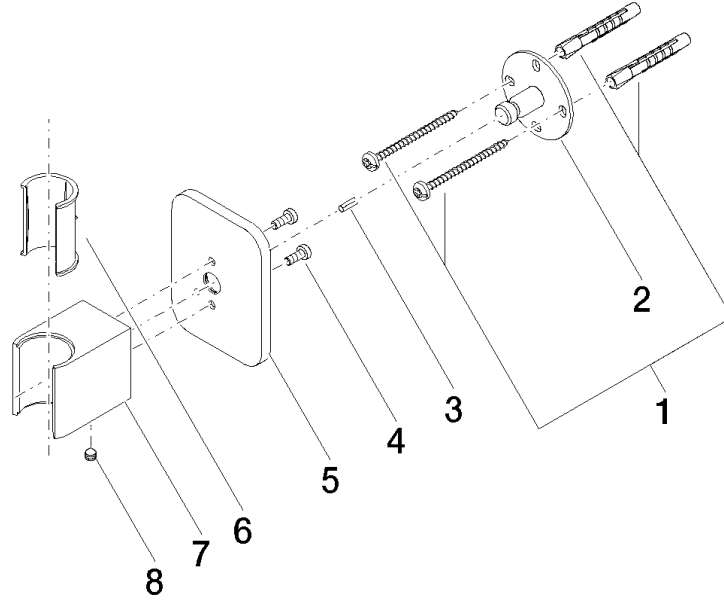

28 050 845

● rosette 60 x 78 mm

	Chrome	28 050 845-00
	Brushed Platinum	28 050 845-06
	Dark Chrome	28 050 845-19
	Brushed Light Gold	28 050 845-27
	Matte Black	28 050 845-33
	Brushed Chrome	28 050 845-93
	Brushed Dark Platinum	28 050 845-99

28 050 845

mm [inches]

28 050 845

Product version from 3/9/2016 to 3/2/2021

Product version from 3/2/2021

Parts for other
finishes can be found
here: [Brushed](#)
[Platinum](#)

LISSÉ Wall bracket - Chrome

LISSÉ

28 050 845

Spare parts list

Product version from 3/9/2016 to 3/2/2021

Product version from 3/2/2021

No.	Item Number	Name	Quantity used	Delivery time
	05 30 31 025 00 90	fixing set	9	2