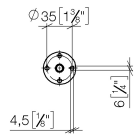

28 050 845

● rosette 60 x 78 mm

	Brushed Platinum	28 050 845-06
	Chrome	28 050 845-00
	Dark Chrome	28 050 845-19
	Brushed Light Gold	28 050 845-27
	Matte Black	28 050 845-33
	Brushed Chrome	28 050 845-93
	Brushed Dark Platinum	28 050 845-99

28 050 845

mm [inches]

28 050 845

Product version from 3/9/2016 to 3/2/2021

Product version from 3/2/2021

Parts for other
finishes can be found
here: [Chrome](#)

LISSÉ Wall bracket - Brushed Platinum

LISSÉ