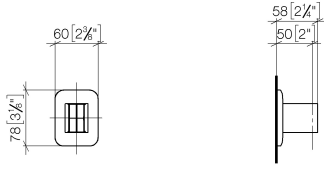

28 050 845

● rosette 60 x 78 mm

	Brushed Platinum	28 050 845-06
	Chrome	28 050 845-00
	Dark Chrome	28 050 845-19
	Brushed Light Gold	28 050 845-27
	Matte Black	28 050 845-33
	Brushed Chrome	28 050 845-93
	Brushed Dark Platinum	28 050 845-99

28 050 845

mm [inches]

28 050 845

Product version from 3/9/2016 to 3/2/2021

Product version from 3/2/2021

Parts for other
finishes can be found
here: [Chrome](#)

LISSÉ Wall bracket - Brushed Platinum

LISSÉ