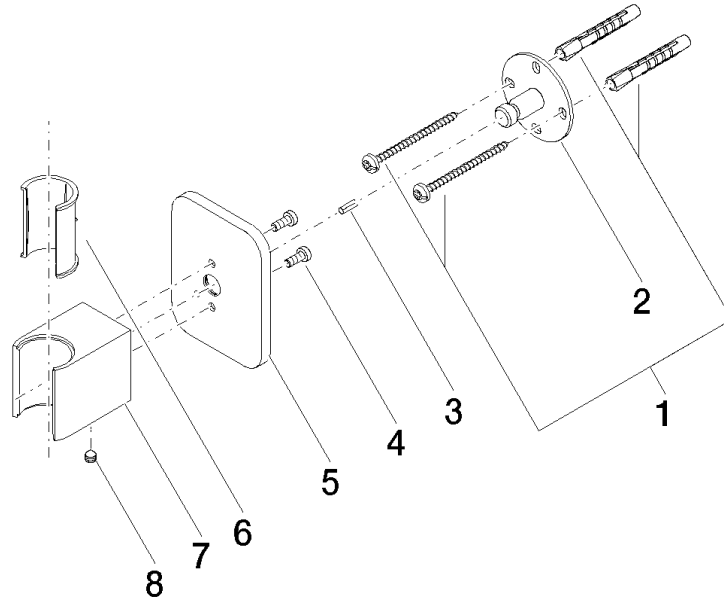

28 050 845

● rosette 60 x 78 mm

	Brushed Platinum	28 050 845-06
	Chrome	28 050 845-00
	Dark Chrome	28 050 845-19
	Brushed Light Gold	28 050 845-27
	Matte Black	28 050 845-33
	Brushed Chrome	28 050 845-93
	Brushed Dark Platinum	28 050 845-99

28 050 845

mm [inches]

28 050 845

Product version from 3/9/2016 to 3/2/2021

Product version from 3/2/2021

Parts for other
finishes can be found
here: [Chrome](#)

LISSÉ Wall bracket - Brushed Platinum

LISSÉ

28 050 845

Spare parts list

Product version from 3/9/2016 to 3/2/2021

Product version from 3/2/2021

No.	Item Number	Name	Quantity used	Delivery time
	05 30 31 025 00 90	fixing set	9	2