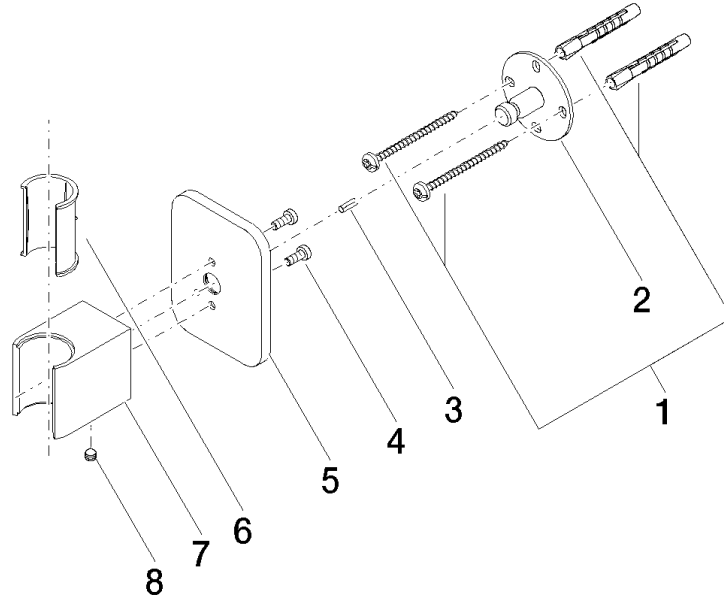

28 050 845

mm [inches]

28 050 845

**Product version from 3/2/2021**

Parts for other finishes can be found here: [Chrome](#)

# LISSÉ Wall bracket - Brushed Light Gold

LISSÉ

28 050 845

## Spare parts list

### Product version from 3/2/2021

No.	Item Number	Name	Quantity used	Delivery time
	05 30 31 025 00 90	fixing set	8	2