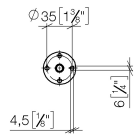

28 050 845

• rosette 60 x 78 mm

	Brushed Chrome	28 050 845-93
	Chrome	28 050 845-00
	Brushed Platinum	28 050 845-06
	Dark Chrome	28 050 845-19
	Brushed Light Gold	28 050 845-27
	Matte Black	28 050 845-33
	Brushed Dark Platinum	28 050 845-99

28 050 845

mm [inches]

28 050 845

Product version from 3/9/2016 to 3/2/2021

Product version from 3/2/2021

Parts for other
finishes can be found
here: [Chrome](#)

LISSÉ Wall bracket - Brushed Chrome

LISSÉ