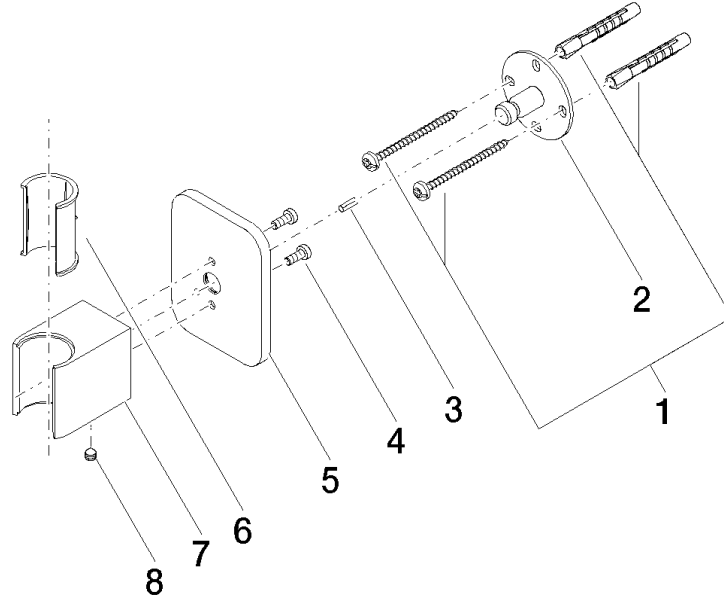

28 050 845

• rosette 60 x 78 mm

	Brushed Chrome	28 050 845-93
	Chrome	28 050 845-00
	Brushed Platinum	28 050 845-06
	Dark Chrome	28 050 845-19
	Brushed Light Gold	28 050 845-27
	Matte Black	28 050 845-33
	Brushed Dark Platinum	28 050 845-99

28 050 845

mm [inches]

28 050 845

Product version from 3/9/2016 to 3/2/2021

Product version from 3/2/2021

Parts for other
finishes can be found
here: [Chrome](#)

LISSÉ Wall bracket - Brushed Chrome

LISSÉ

28 050 845

Spare parts list

Product version from 3/9/2016 to 3/2/2021

Product version from 3/2/2021

No.	Item Number	Name	Quantity used	Delivery time
	05 30 31 025 00 90	fixing set	9	2