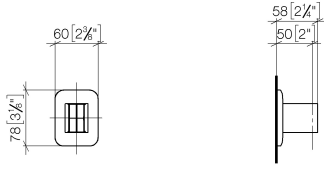

28 050 845

• rosette 60 x 78 mm

	Brushed Chrome	28 050 845-93
	Chrome	28 050 845-00
	Brushed Platinum	28 050 845-06
	Dark Chrome	28 050 845-19
	Brushed Light Gold	28 050 845-27
	Matte Black	28 050 845-33
	Brushed Dark Platinum	28 050 845-99

28 050 845

mm [inches]

28 050 845

Product version from 3/9/2016 to 3/2/2021

Product version from 3/2/2021

Parts for other
finishes can be found
here: [Chrome](#)

LISSÉ Wall bracket - Brushed Chrome

LISSÉ