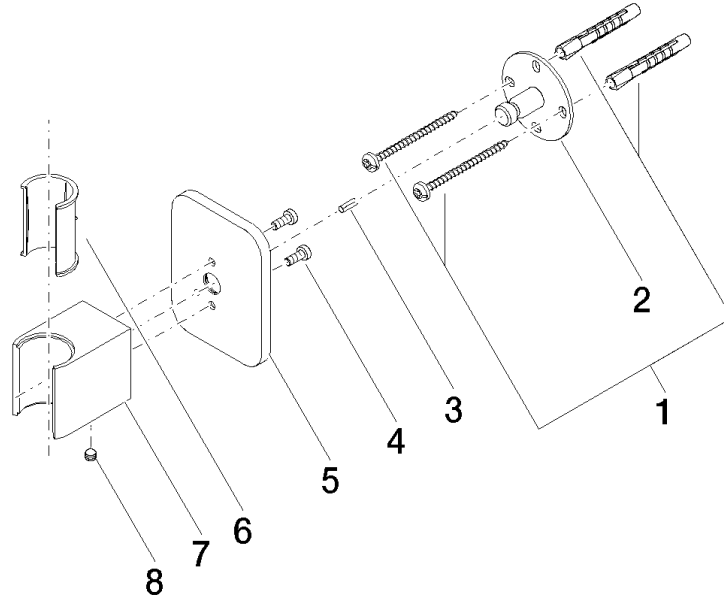

28 050 845

• rosette 60 x 78 mm

	Brushed Dark Platinum	28 050 845-99
	Chrome	28 050 845-00
	Brushed Platinum	28 050 845-06
	Dark Chrome	28 050 845-19
	Brushed Light Gold	28 050 845-27
	Matte Black	28 050 845-33
	Brushed Chrome	28 050 845-93

28 050 845

mm [inches]

28 050 845

Product version from 3/2/2021

Parts for other
finishes can be found
here: [Chrome](#)

LISSÉ Wall bracket - Brushed Dark Platinum

LISSÉ

28 050 845

Spare parts list

Product version from 3/2/2021

No.	Item Number	Name	Quantity used	Delivery time
	05 30 31 025 00 90	fixing set	9	2