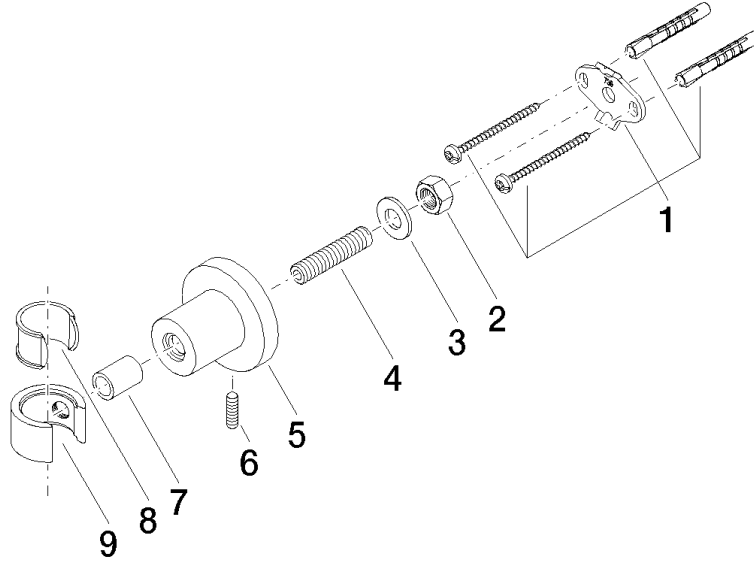

28 050 892

• rosette Ø 55 mm

	Brushed Bronze	28 050 892-42
	Chrome	28 050 892-00
	Brushed Platinum	28 050 892-06
	Platinum	28 050 892-08
	Dark Chrome	28 050 892-19
	Brushed Durabronze (23kt Gold)	28 050 892-28
	Matte Black	28 050 892-33
	Brushed Champagne (22kt Gold)	28 050 892-46
	Champagne (22kt Gold)	28 050 892-47
	Brushed Chrome	28 050 892-93
	Brushed Dark Platinum	28 050 892-99

28 050 892

mm [inches]

28 050 892

Product version from 4/1/2024

Parts for other
finishes can be found
here: [Chrome](#)

TARA Wall bracket - Brushed Bronze

TARA

28 050 892

Spare parts list

Product version from 4/1/2024

No.	Item Number	Name	Quantity used	Delivery time
	05 17 20 739 00 90	fixing set	9	2