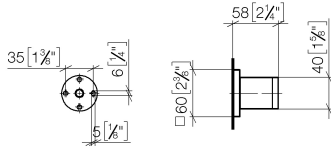

Wall bracket - Chrome

IMO

28 050 980

● rosette 60 x 60 mm

Fits: IMO, MEM, CL.1, CYO

	Chrome	28 050 980-00
	Brushed Platinum	28 050 980-06
	Platinum	28 050 980-08
	Dark Chrome	28 050 980-19
	Brushed Light Gold	28 050 980-27
	Brushed Durabronze (23kt Gold)	28 050 980-28
	Matte Black	28 050 980-33
	Brushed Champagne (22kt Gold)	28 050 980-46
	Champagne (22kt Gold)	28 050 980-47
	Brushed Chrome	28 050 980-93
	Brushed Dark Platinum	28 050 980-99

28 050 980

mm [inches]

28 050 980

Product version up to 3/2/2021

Product version from 3/2/2021

Parts for other
finishes can be found
here: Brushed
Platinum

Wall bracket - Chrome

IMO