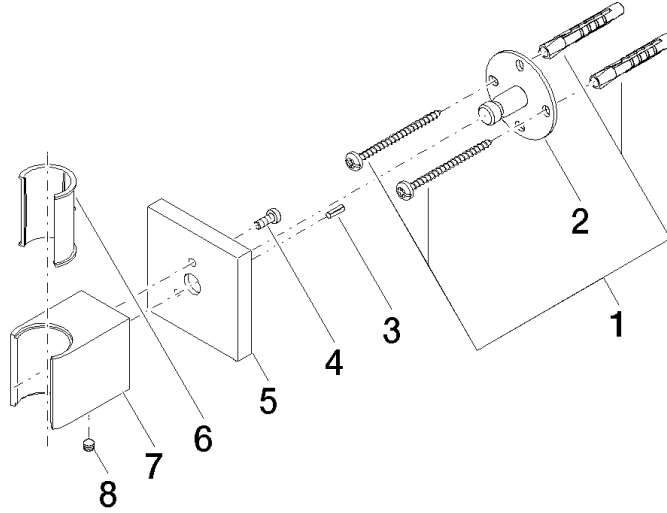

Wall bracket - Dark Chrome

28 050 980 Product version from 3/2/2021

- rosette 60 x 60 mm

	Dark Chrome	28 050 980-19
	Chrome	28 050 980-00
	Brushed Platinum	28 050 980-06
	Platinum	28 050 980-08
	Brushed Light Gold	28 050 980-27
	Brushed Durabronze (23kt Gold)	28 050 980-28
	Matte Black	28 050 980-33
	Brushed Champagne (22kt Gold)	28 050 980-46
	Champagne (22kt Gold)	28 050 980-47
	Brushed Chrome	28 050 980-93
	Brushed Dark Platinum	28 050 980-99

Wall bracket - Dark Chrome

28 050 980 Product version from 3/2/2021

mm [inches]

Wall bracket - Dark Chrome

28 050 980 Product version from 3/2/2021

Parts for other finishes can be found here: [Chrome](#)

Spare parts list

No.	Item Number	Name	Quantity used	Delivery time
1	05 30 31 025 00 90	fixing set	1	2
2	09 30 11 041 90	disc	1	2
3	09 31 11 026 90	pin	1	2
4	09 30 30 054 90	screw	1	2
5	09 27 98 002-19	rosette	1	60
6	09 18 40 078 90	sleeve	1	2
7	09 17 20 044-19	holder	1	20
8	90 31 11 112 00 90	pin	1	2