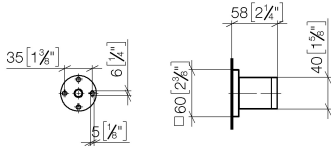

Wall bracket - Dark Chrome

28 050 980 Product version from 3/2/2021

- rosette 60 x 60 mm

	Dark Chrome	28 050 980-19
	Chrome	28 050 980-00
	Brushed Platinum	28 050 980-06
	Platinum	28 050 980-08
	Brushed Light Gold	28 050 980-27
	Brushed Durabronze (23kt Gold)	28 050 980-28
	Matte Black	28 050 980-33
	Brushed Champagne (22kt Gold)	28 050 980-46
	Champagne (22kt Gold)	28 050 980-47
	Brushed Chrome	28 050 980-93
	Brushed Dark Platinum	28 050 980-99

Wall bracket - Dark Chrome

28 050 980 Product version from 3/2/2021

mm [inches]

Wall bracket - Dark Chrome

28 050 980 Product version from 3/2/2021

Parts for other finishes can be found here: [Chrome](#)

Spare parts list

No.	Item Number	Name	Quantity used	Delivery time
1	05 30 31 025 00 90	fixing set	1	2
2	09 30 11 041 90	disc	1	2
3	09 31 11 026 90	pin	1	2
4	09 30 30 054 90	screw	1	2
5	09 27 98 002-19	rosette	1	60
6	09 18 40 078 90	sleeve	1	2
7	09 17 20 044-19	holder	1	20
8	90 31 11 112 00 90	pin	1	2