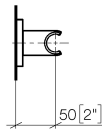

Wall bracket - Dark Chrome

28 050 980 Product version from 3/2/2021

- rosette 60 x 60 mm

	Dark Chrome	28 050 980-19
	Chrome	28 050 980-00
	Brushed Platinum	28 050 980-06
	Platinum	28 050 980-08
	Brushed Light Gold	28 050 980-27
	Brushed Durabronze (23kt Gold)	28 050 980-28
	Matte Black	28 050 980-33
	Brushed Champagne (22kt Gold)	28 050 980-46
	Champagne (22kt Gold)	28 050 980-47
	Brushed Chrome	28 050 980-93
	Brushed Dark Platinum	28 050 980-99

Wall bracket - Dark Chrome

28 050 980 Product version from 3/2/2021

mm [inches]

Wall bracket - Dark Chrome

28 050 980 Product version from 3/2/2021

Parts for other finishes can be found here: [Chrome](#)

Spare parts list

No.	Item Number	Name	Quantity used	Delivery time
1	05 30 31 025 00 90	fixing set	1	2
2	09 30 11 041 90	disc	1	2
3	09 31 11 026 90	pin	1	2
4	09 30 30 054 90	screw	1	2
5	09 27 98 002-19	rosette	1	60
6	09 18 40 078 90	sleeve	1	2
7	09 17 20 044-19	holder	1	20
8	90 31 11 112 00 90	pin	1	2