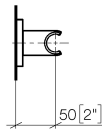

Wall bracket - Brushed Champagne (22kt Gold)

28 050 980 Product version from 3/2/2021

- rosette 60 x 60 mm

	Brushed Champagne (22kt Gold)	28 050 980-46
	Chrome	28 050 980-00
	Brushed Platinum	28 050 980-06
	Platinum	28 050 980-08
	Dark Chrome	28 050 980-19
	Brushed Light Gold	28 050 980-27
	Brushed Durabrass (23kt Gold)	28 050 980-28
	Matte Black	28 050 980-33
	Champagne (22kt Gold)	28 050 980-47
	Brushed Chrome	28 050 980-93
	Brushed Dark Platinum	28 050 980-99

Wall bracket - Brushed Champagne (22kt Gold)

28 050 980 Product version from 3/2/2021

mm [inches]

Wall bracket - Brushed Champagne (22kt Gold)

28 050 980 Product version from 3/2/2021

Parts for other finishes can be found here: [Chrome](#)

Spare parts list

No.	Item Number	Name	Quantity used	Delivery time
1	05 30 31 025 00 90	fixing set	1	2
2	09 30 11 041 90	disc	1	2
3	09 31 11 026 90	pin	1	2
4	09 30 30 054 90	screw	1	2
5	09 27 98 002-46	rosette	1	30
6	09 18 40 078 90	sleeve	1	2
7	09 17 20 044-46	holder	1	30
8	90 31 11 112 00 90	pin	1	2