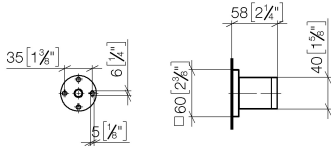

Wall bracket - Brushed Champagne (22kt Gold)

28 050 980 Product version from 3/2/2021

- rosette 60 x 60 mm

	Brushed Champagne (22kt Gold)	28 050 980-46
	Chrome	28 050 980-00
	Brushed Platinum	28 050 980-06
	Platinum	28 050 980-08
	Dark Chrome	28 050 980-19
	Brushed Light Gold	28 050 980-27
	Brushed Durabrass (23kt Gold)	28 050 980-28
	Matte Black	28 050 980-33
	Champagne (22kt Gold)	28 050 980-47
	Brushed Chrome	28 050 980-93
	Brushed Dark Platinum	28 050 980-99

Wall bracket - Brushed Champagne (22kt Gold)

28 050 980 Product version from 3/2/2021

mm [inches]

Wall bracket - Brushed Champagne (22kt Gold)

28 050 980 Product version from 3/2/2021

Parts for other finishes can be found here: [Chrome](#)

Spare parts list

No.	Item Number	Name	Quantity used	Delivery time
1	05 30 31 025 00 90	fixing set	1	2
2	09 30 11 041 90	disc	1	2
3	09 31 11 026 90	pin	1	2
4	09 30 30 054 90	screw	1	2
5	09 27 98 002-46	rosette	1	30
6	09 18 40 078 90	sleeve	1	2
7	09 17 20 044-46	holder	1	30
8	90 31 11 112 00 90	pin	1	2