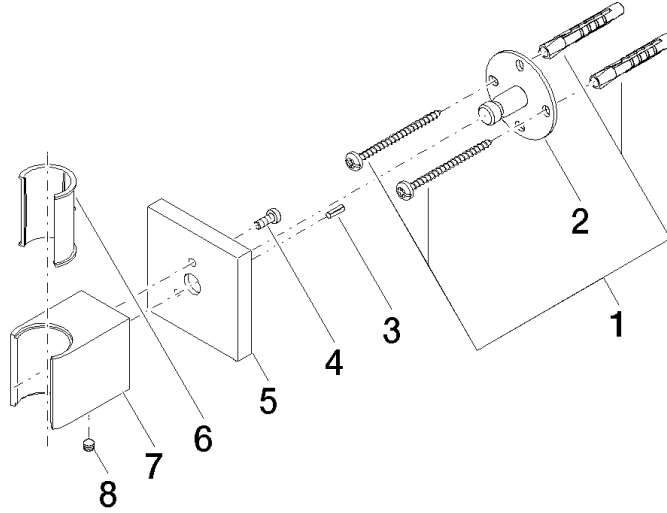

Wall bracket - Brushed Champagne (22kt Gold)

28 050 980 Product version from 3/2/2021

- rosette 60 x 60 mm

	Brushed Champagne (22kt Gold)	28 050 980-46
	Chrome	28 050 980-00
	Brushed Platinum	28 050 980-06
	Platinum	28 050 980-08
	Dark Chrome	28 050 980-19
	Brushed Light Gold	28 050 980-27
	Brushed Durabrass (23kt Gold)	28 050 980-28
	Matte Black	28 050 980-33
	Champagne (22kt Gold)	28 050 980-47
	Brushed Chrome	28 050 980-93
	Brushed Dark Platinum	28 050 980-99

Wall bracket - Brushed Champagne (22kt Gold)

28 050 980 Product version from 3/2/2021

mm [inches]

Wall bracket - Brushed Champagne (22kt Gold)

28 050 980 Product version from 3/2/2021

Parts for other finishes can be found here: [Chrome](#)

Spare parts list

No.	Item Number	Name	Quantity used	Delivery time
1	05 30 31 025 00 90	fixing set	1	2
2	09 30 11 041 90	disc	1	2
3	09 31 11 026 90	pin	1	2
4	09 30 30 054 90	screw	1	2
5	09 27 98 002-46	rosette	1	30
6	09 18 40 078 90	sleeve	1	2
7	09 17 20 044-46	holder	1	30
8	90 31 11 112 00 90	pin	1	2