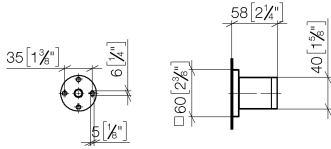

## Wall bracket - Brushed Dark Platinum

28 050 980 Product version from 3/2/2021

- rosette 60 x 60 mm

	Brushed Dark Platinum	28 050 980-99
	Chrome	28 050 980-00
	Brushed Platinum	28 050 980-06
	Platinum	28 050 980-08
	Dark Chrome	28 050 980-19
	Brushed Light Gold	28 050 980-27
	Brushed Durabronze (23kt Gold)	28 050 980-28
	Matte Black	28 050 980-33
	Brushed Champagne (22kt Gold)	28 050 980-46
	Champagne (22kt Gold)	28 050 980-47
	Brushed Chrome	28 050 980-93

## Wall bracket - Brushed Dark Platinum

---

28 050 980 Product version from 3/2/2021

mm [inches]

### Spare parts list

No.	Item Number	Name	Quantity used	Delivery time
1	05 30 31 025 00 90	fixing set	1	2
2	09 30 11 041 90	disc	1	2
3	09 31 11 026 90	pin	1	2
4	09 30 30 054 90	screw	1	2
5	09 27 98 002-99	rosette	1	20
6	09 18 40 078 90	sleeve	1	2
7	09 17 20 044-99	holder	1	20
8	90 31 11 112 00 90	pin	1	2