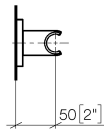

## Wall bracket - Brushed Dark Platinum

28 050 980 Product version from 3/2/2021

- rosette 60 x 60 mm

	Brushed Dark Platinum	28 050 980-99
	Chrome	28 050 980-00
	Brushed Platinum	28 050 980-06
	Platinum	28 050 980-08
	Dark Chrome	28 050 980-19
	Brushed Light Gold	28 050 980-27
	Brushed Durabronze (23kt Gold)	28 050 980-28
	Matte Black	28 050 980-33
	Brushed Champagne (22kt Gold)	28 050 980-46
	Champagne (22kt Gold)	28 050 980-47
	Brushed Chrome	28 050 980-93

## Wall bracket - Brushed Dark Platinum

---

28 050 980 Product version from 3/2/2021

mm [inches]

### Spare parts list

No.	Item Number	Name	Quantity used	Delivery time
1	05 30 31 025 00 90	fixing set	1	2
2	09 30 11 041 90	disc	1	2
3	09 31 11 026 90	pin	1	2
4	09 30 30 054 90	screw	1	2
5	09 27 98 002-99	rosette	1	20
6	09 18 40 078 90	sleeve	1	2
7	09 17 20 044-99	holder	1	20
8	90 31 11 112 00 90	pin	1	2