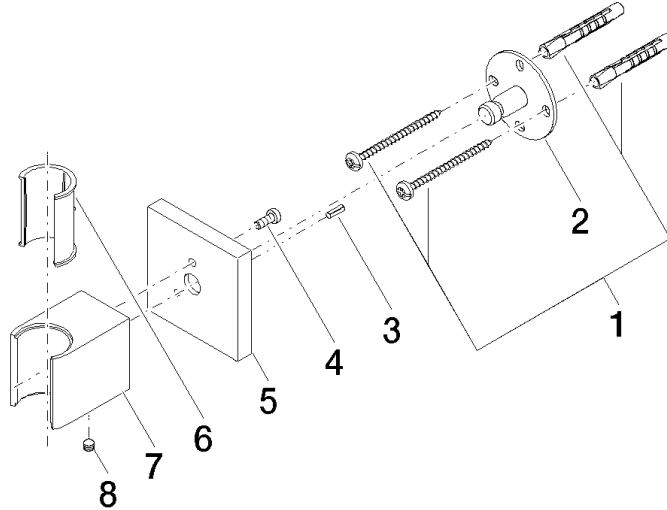

## Wall bracket - Brushed Dark Platinum

28 050 980 Product version from 3/2/2021

- rosette 60 x 60 mm

	Brushed Dark Platinum	28 050 980-99
	Chrome	28 050 980-00
	Brushed Platinum	28 050 980-06
	Platinum	28 050 980-08
	Dark Chrome	28 050 980-19
	Brushed Light Gold	28 050 980-27
	Brushed Durabronze (23kt Gold)	28 050 980-28
	Matte Black	28 050 980-33
	Brushed Champagne (22kt Gold)	28 050 980-46
	Champagne (22kt Gold)	28 050 980-47
	Brushed Chrome	28 050 980-93

## Wall bracket - Brushed Dark Platinum

---

28 050 980 Product version from 3/2/2021

mm [inches]

### Spare parts list

No.	Item Number	Name	Quantity used	Delivery time
1	05 30 31 025 00 90	fixing set	1	2
2	09 30 11 041 90	disc	1	2
3	09 31 11 026 90	pin	1	2
4	09 30 30 054 90	screw	1	2
5	09 27 98 002-99	rosette	1	20
6	09 18 40 078 90	sleeve	1	2
7	09 17 20 044-99	holder	1	20
8	90 31 11 112 00 90	pin	1	2