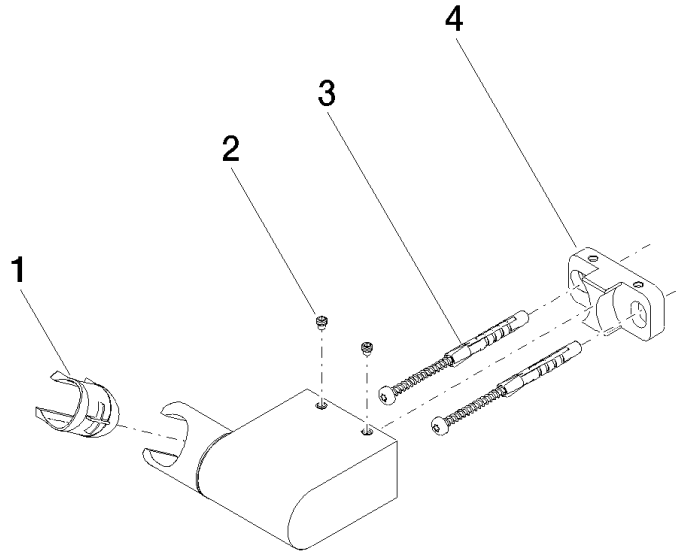

Wall bracket swivel - Brushed Light Gold

28 060 970 Product version from 10/1/2023

- pivotable 75°

| | | |
|---|--------------------------------|---------------|
|  | Brushed Light Gold | 28 060 970-27 |
|  | Chrome | 28 060 970-00 |
|  | Brushed Platinum | 28 060 970-06 |
|  | Platinum | 28 060 970-08 |
| | Dark Brass matt | 28 060 970-16 |
|  | Dark Chrome | 28 060 970-19 |
|  | Light Gold | 28 060 970-26 |
|  | Brushed Durabronze (23kt Gold) | 28 060 970-28 |
|  | Matte Black | 28 060 970-33 |
|  | Brushed Bronze | 28 060 970-42 |
|  | Brushed Champagne (22kt Gold) | 28 060 970-46 |
|  | Champagne (22kt Gold) | 28 060 970-47 |
|  | Brushed Chrome | 28 060 970-93 |
|  | Brushed Dark Platinum | 28 060 970-99 |

Wall bracket swivel - Brushed Light Gold

28 060 970 Product version from 10/1/2023

mm [inches]

Wall bracket swivel - Brushed Light Gold

28 060 970 Product version from 10/1/2023

Parts for other finishes can be found here: [Chrome](#)

Spare parts list

| No. | Item Number | Name | Quantity used | Delivery time |
|-----|--------------------|------------|---------------|---------------|
| 1 | 09 12 12 212 90 | sleeve | 1 | 2 |
| 2 | 09 31 11 009 90 | pin | 2 | 2 |
| 3 | 05 30 31 025 00 90 | fixing set | 1 | 2 |
| 4 | 08 30 11 563 90 | holder | 1 | 2 |