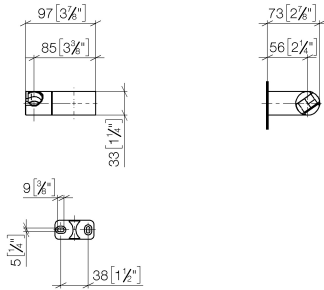

Wall bracket swivel - Brushed Light Gold

28 060 970 Product version from 10/1/2023

- pivotable 75°

| | | |
|---|--------------------------------|---------------|
|  | Brushed Light Gold | 28 060 970-27 |
|  | Chrome | 28 060 970-00 |
|  | Brushed Platinum | 28 060 970-06 |
|  | Platinum | 28 060 970-08 |
| | Dark Brass matt | 28 060 970-16 |
|  | Dark Chrome | 28 060 970-19 |
|  | Light Gold | 28 060 970-26 |
|  | Brushed Durabronze (23kt Gold) | 28 060 970-28 |
|  | Matte Black | 28 060 970-33 |
|  | Brushed Bronze | 28 060 970-42 |
|  | Brushed Champagne (22kt Gold) | 28 060 970-46 |
|  | Champagne (22kt Gold) | 28 060 970-47 |
|  | Brushed Chrome | 28 060 970-93 |
|  | Brushed Dark Platinum | 28 060 970-99 |

Wall bracket swivel - Brushed Light Gold

28 060 970 Product version from 10/1/2023

mm [inches]

Wall bracket swivel - Brushed Light Gold

28 060 970 Product version from 10/1/2023

Parts for other finishes can be found here: [Chrome](#)

Spare parts list

| No. | Item Number | Name | Quantity used | Delivery time |
|-----|--------------------|------------|---------------|---------------|
| 1 | 09 12 12 212 90 | sleeve | 1 | 2 |
| 2 | 09 31 11 009 90 | pin | 2 | 2 |
| 3 | 05 30 31 025 00 90 | fixing set | 1 | 2 |
| 4 | 08 30 11 563 90 | holder | 1 | 2 |