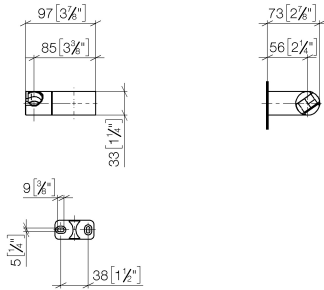

Wall bracket swivel - Brushed Champagne (22kt Gold)

28 060 970 Product version from 10/1/2023

- pivotable 75°

	Brushed Champagne (22kt Gold)	28 060 970-46
	Chrome	28 060 970-00
	Brushed Platinum	28 060 970-06
	Platinum	28 060 970-08
	Dark Brass matt	28 060 970-16
	Dark Chrome	28 060 970-19
	Light Gold	28 060 970-26
	Brushed Light Gold	28 060 970-27
	Brushed Durabrass (23kt Gold)	28 060 970-28
	Matte Black	28 060 970-33
	Brushed Bronze	28 060 970-42
	Champagne (22kt Gold)	28 060 970-47
	Brushed Chrome	28 060 970-93
	Brushed Dark Platinum	28 060 970-99

Wall bracket swivel - Brushed Champagne (22kt Gold)

28 060 970 Product version from 10/1/2023

mm [inches]

Wall bracket swivel - Brushed Champagne (22kt Gold)

28 060 970 Product version from 10/1/2023

Parts for other finishes can be found here: [Chrome](#)

Spare parts list

No.	Item Number	Name	Quantity used	Delivery time
1	09 12 12 212 90	sleeve	1	2
2	09 31 11 009 90	pin	2	2
3	05 30 31 025 00 90	fixing set	1	2
4	08 30 11 563 90	holder	1	2