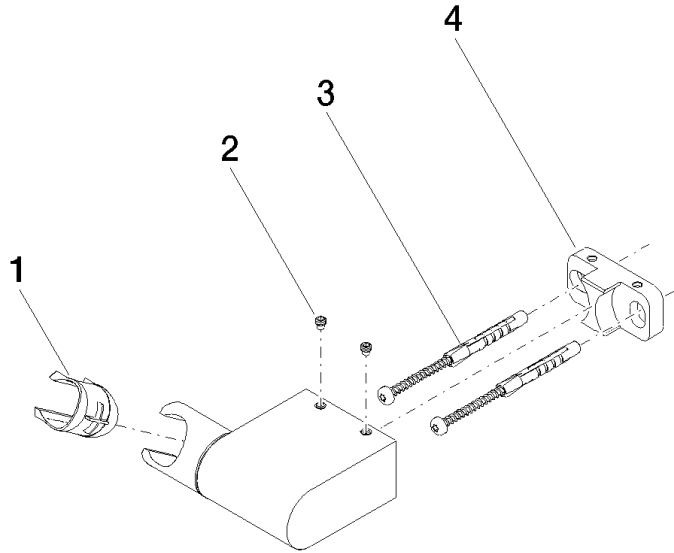

Wall bracket swivel - Brushed Champagne (22kt Gold)

28 060 970 Product version from 10/1/2023

- pivotable 75°

	Brushed Champagne (22kt Gold)	28 060 970-46
	Chrome	28 060 970-00
	Brushed Platinum	28 060 970-06
	Platinum	28 060 970-08
	Dark Brass matt	28 060 970-16
	Dark Chrome	28 060 970-19
	Light Gold	28 060 970-26
	Brushed Light Gold	28 060 970-27
	Brushed Durabrass (23kt Gold)	28 060 970-28
	Matte Black	28 060 970-33
	Brushed Bronze	28 060 970-42
	Champagne (22kt Gold)	28 060 970-47
	Brushed Chrome	28 060 970-93
	Brushed Dark Platinum	28 060 970-99

Wall bracket swivel - Brushed Champagne (22kt Gold)

28 060 970 Product version from 10/1/2023

mm [inches]

Wall bracket swivel - Brushed Champagne (22kt Gold)

28 060 970 Product version from 10/1/2023

Parts for other finishes can be found here: [Chrome](#)

Spare parts list

No.	Item Number	Name	Quantity used	Delivery time
1	09 12 12 212 90	sleeve	1	2
2	09 31 11 009 90	pin	2	2
3	05 30 31 025 00 90	fixing set	1	2
4	08 30 11 563 90	holder	1	2