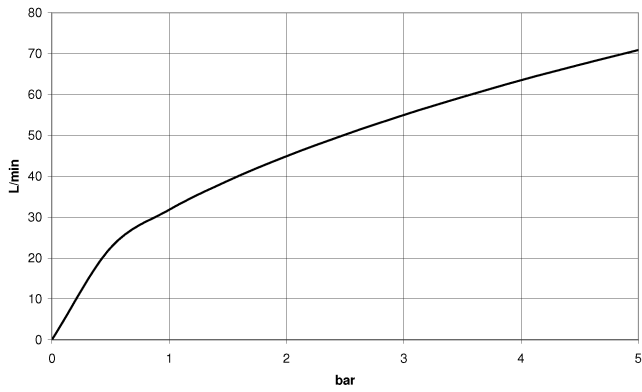

WATER TUBE Kneipp hose white 2000 mm - Chrome

28 285 979

- hose nozzle with sleeve M33
- with holding ring

	Chrome	28 285 979-00
	Brushed Platinum	28 285 979-06
	Platinum	28 285 979-08
	Dark Chrome	28 285 979-19
	Brushed Durabronze (23kt Gold)	28 285 979-28
	Matte Black	28 285 979-33
	Brushed Champagne (22kt Gold)	28 285 979-46
	Champagne (22kt Gold)	28 285 979-47
	Brushed Chrome	28 285 979-93
	Brushed Dark Platinum	28 285 979-99

WATER TUBE Kneipp hose white 2000 mm - Chrome

28 285 979

mm [inches]

Flow rate chart

WATER TUBE Kneipp hose white 2000 mm - Chrome

28 285 979

WATER TUBE Kneipp hose white 2000 mm - Chrome

28 285 979

Spare parts list

No.	Item Number	Name	Quantity used	Delivery time
	09 14 20 003 90	seal	2	2