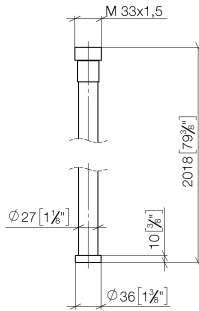

WATER TUBE Kneipp hose white 2000 mm - Chrome

28 285 979

- hose nozzle with sleeve M33
- with holding ring

	Chrome	28 285 979-00
	Brushed Platinum	28 285 979-06
	Platinum	28 285 979-08
	Dark Chrome	28 285 979-19
	Brushed Durabronze (23kt Gold)	28 285 979-28
	Matte Black	28 285 979-33
	Brushed Champagne (22kt Gold)	28 285 979-46
	Champagne (22kt Gold)	28 285 979-47
	Brushed Chrome	28 285 979-93
	Brushed Dark Platinum	28 285 979-99

WATER TUBE Kneipp hose white 2000 mm - Chrome

28 285 979

mm [inches]

Flow rate chart

WATER TUBE Kneipp hose white 2000 mm - Chrome

28 285 979

WATER TUBE Kneipp hose white 2000 mm - Chrome

28 285 979

Spare parts list

No.	Item Number	Name	Quantity used	Delivery time
	09 14 20 003 90	seal	2	2