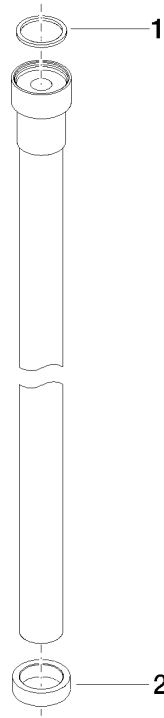

WATER TUBE Kneipp hose white 2000 mm - Chrome

28 285 979

- hose nozzle with sleeve M33
- with holding ring

	Chrome	28 285 979-00
	Brushed Platinum	28 285 979-06
	Platinum	28 285 979-08
	Dark Chrome	28 285 979-19
	Brushed Durabronze (23kt Gold)	28 285 979-28
	Matte Black	28 285 979-33
	Brushed Champagne (22kt Gold)	28 285 979-46
	Champagne (22kt Gold)	28 285 979-47
	Brushed Chrome	28 285 979-93
	Brushed Dark Platinum	28 285 979-99

WATER TUBE Kneipp hose white 2000 mm - Chrome

28 285 979

mm [inches]

Flow rate chart

WATER TUBE Kneipp hose white 2000 mm - Chrome

28 285 979

WATER TUBE Kneipp hose white 2000 mm - Chrome

28 285 979

Spare parts list

No.	Item Number	Name	Quantity used	Delivery time
	09 14 20 003 90	seal	2	2