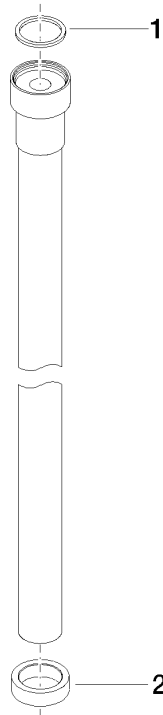

WATER TUBE Kneipp hose white 2000 mm - Brushed Platinum

28 285 979

- hose nozzle with sleeve M33
- with holding ring

	Brushed Platinum	28 285 979-06
	Chrome	28 285 979-00
	Platinum	28 285 979-08
	Dark Chrome	28 285 979-19
	Brushed Durabronze (23kt Gold)	28 285 979-28
	Matte Black	28 285 979-33
	Brushed Champagne (22kt Gold)	28 285 979-46
	Champagne (22kt Gold)	28 285 979-47
	Brushed Chrome	28 285 979-93
	Brushed Dark Platinum	28 285 979-99

WATER TUBE Kneipp hose white 2000 mm - Brushed Platinum

28 285 979

mm [inches]

Flow rate chart

WATER TUBE Kneipp hose white 2000 mm - Brushed Platinum

28 285 979

Parts for other
finishes can be found
here: [Chrome](#)

WATER TUBE Kneipp hose white 2000 mm - Brushed Platinum

28 285 979

Spare parts list

No.	Item Number	Name	Quantity used	Delivery time
	09 14 20 003 90	seal	2	2