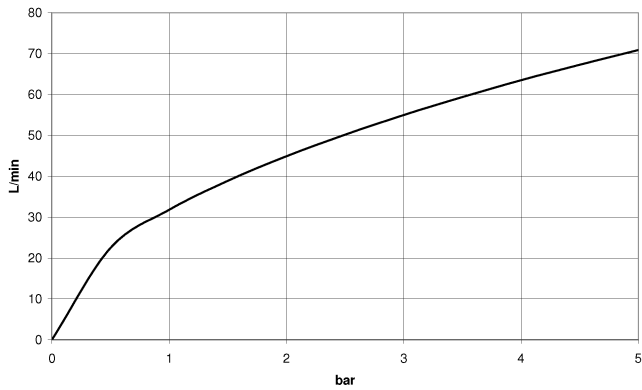

WATER TUBE Kneipp hose white 2000 mm - Brushed Platinum

28 285 979

- hose nozzle with sleeve M33
- with holding ring

	Brushed Platinum	28 285 979-06
	Chrome	28 285 979-00
	Platinum	28 285 979-08
	Dark Chrome	28 285 979-19
	Brushed Durabronze (23kt Gold)	28 285 979-28
	Matte Black	28 285 979-33
	Brushed Champagne (22kt Gold)	28 285 979-46
	Champagne (22kt Gold)	28 285 979-47
	Brushed Chrome	28 285 979-93
	Brushed Dark Platinum	28 285 979-99

WATER TUBE Kneipp hose white 2000 mm - Brushed Platinum

28 285 979

mm [inches]

Flow rate chart

WATER TUBE Kneipp hose white 2000 mm - Brushed Platinum

28 285 979

Parts for other
finishes can be found
here: [Chrome](#)

WATER TUBE Kneipp hose white 2000 mm - Brushed Platinum

28 285 979

Spare parts list

No.	Item Number	Name	Quantity used	Delivery time
	09 14 20 003 90	seal	2	2