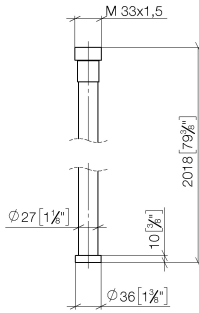

WATER TUBE Kneipp hose white 2000 mm - Brushed Platinum

28 285 979

- hose nozzle with sleeve M33
- with holding ring

	Brushed Platinum	28 285 979-06
	Chrome	28 285 979-00
	Platinum	28 285 979-08
	Dark Chrome	28 285 979-19
	Brushed Durabronze (23kt Gold)	28 285 979-28
	Matte Black	28 285 979-33
	Brushed Champagne (22kt Gold)	28 285 979-46
	Champagne (22kt Gold)	28 285 979-47
	Brushed Chrome	28 285 979-93
	Brushed Dark Platinum	28 285 979-99

WATER TUBE Kneipp hose white 2000 mm - Brushed Platinum

28 285 979

mm [inches]

Flow rate chart

WATER TUBE Kneipp hose white 2000 mm - Brushed Platinum

28 285 979

Parts for other
finishes can be found
here: [Chrome](#)

WATER TUBE Kneipp hose white 2000 mm - Brushed Platinum

28 285 979

Spare parts list

No.	Item Number	Name	Quantity used	Delivery time
	09 14 20 003 90	seal	2	2