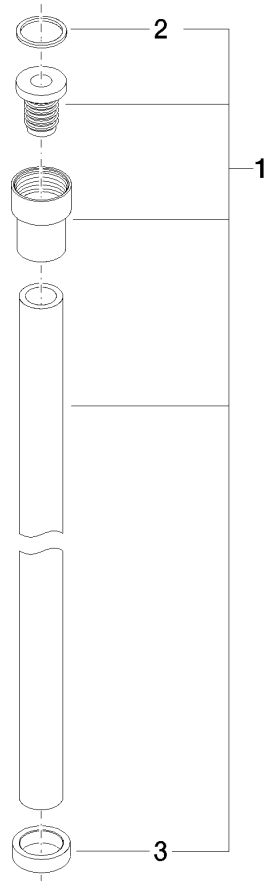

**WATER TUBE Kneipp hose black 2000 mm - Chrome**

28 286 979

- hose nozzle with sleeve M33
- with holding ring

	Chrome	28 286 979-00
	Brushed Platinum	28 286 979-06
	Platinum	28 286 979-08
	Dark Chrome	28 286 979-19
	Brushed Durabronze (23kt Gold)	28 286 979-28
	Matte Black	28 286 979-33
	Brushed Champagne (22kt Gold)	28 286 979-46
	Champagne (22kt Gold)	28 286 979-47
	Brushed Chrome	28 286 979-93
	Brushed Dark Platinum	28 286 979-99

# WATER TUBE Kneipp hose black 2000 mm - Chrome

28 286 979

mm [inches]

## Flow rate chart

WATER TUBE Kneipp hose black 2000 mm - Chrome

---

28 286 979

### Spare parts list

No.	Item Number	Name	Quantity used	Delivery time
	09 14 20 003 90	seal	2	2