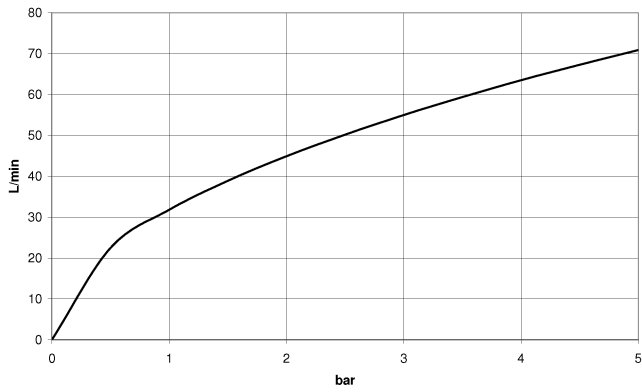

**WATER TUBE Kneipp hose black 2000 mm - Chrome**

28 286 979

- hose nozzle with sleeve M33
- with holding ring

	Chrome	28 286 979-00
	Brushed Platinum	28 286 979-06
	Platinum	28 286 979-08
	Dark Chrome	28 286 979-19
	Brushed Durabronze (23kt Gold)	28 286 979-28
	Matte Black	28 286 979-33
	Brushed Champagne (22kt Gold)	28 286 979-46
	Champagne (22kt Gold)	28 286 979-47
	Brushed Chrome	28 286 979-93
	Brushed Dark Platinum	28 286 979-99

# WATER TUBE Kneipp hose black 2000 mm - Chrome

28 286 979

mm [inches]

## Flow rate chart

WATER TUBE Kneipp hose black 2000 mm - Chrome

---

28 286 979