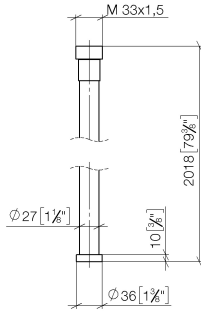

**WATER TUBE Kneipp hose black 2000 mm - Chrome**

28 286 979

- hose nozzle with sleeve M33
- with holding ring

	Chrome	28 286 979-00
	Brushed Platinum	28 286 979-06
	Platinum	28 286 979-08
	Dark Chrome	28 286 979-19
	Brushed Durabronze (23kt Gold)	28 286 979-28
	Matte Black	28 286 979-33
	Brushed Champagne (22kt Gold)	28 286 979-46
	Champagne (22kt Gold)	28 286 979-47
	Brushed Chrome	28 286 979-93
	Brushed Dark Platinum	28 286 979-99

# WATER TUBE Kneipp hose black 2000 mm - Chrome

28 286 979

mm [inches]

## Flow rate chart

WATER TUBE Kneipp hose black 2000 mm - Chrome

---

28 286 979

### Spare parts list

No.	Item Number	Name	Quantity used	Delivery time
	09 14 20 003 90	seal	2	2