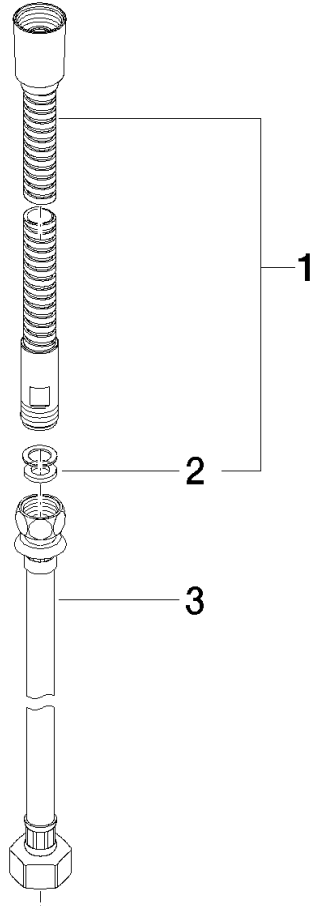

**Metal shower hose in two parts 1/2" x 3/8" x 2250 mm - Chrome**

IMO

28 323 970

Fits: IMO, LULU, MADISON, MEM, TARA,  
CL.1, LISSÉ, VAIA, META, CYO

	Chrome	28 323 970-00
	Brushed Platinum	28 323 970-06
	Platinum	28 323 970-08
	Durabress (23kt Gold)	28 323 970-09
	Dark Chrome	28 323 970-19
	Light Gold	28 323 970-26
	Brushed Light Gold	28 323 970-27
	Brushed Durabress (23kt Gold)	28 323 970-28
	Matte Black	28 323 970-33
	Brushed Bronze	28 323 970-42
	Brushed Champagne (22kt Gold)	28 323 970-46
	Champagne (22kt Gold)	28 323 970-47
	Brushed Chrome	28 323 970-93
	Brushed Dark Platinum	28 323 970-99

Metal shower hose in two parts 1/2" x 3/8" x 2250 mm - Chrome

---

IMO

28 323 970

Metal shower hose in two parts 1/2" x 3/8" x 2250 mm - Chrome

---

IMO

28 323 970

## Metal shower hose in two parts 1/2" x 3/8" x 2250 mm - Chrome

IMO

28 323 970

#### Product version from 10/1/2023

No.	Item Number	Name	Quantity used	Delivery time
	28 322 970-00	Metal shower hose 1/2" x 3/8" x 1750 mm - Chrome	3	2