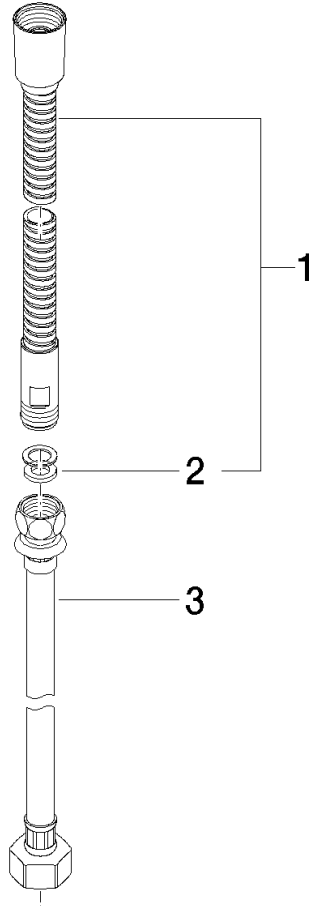

**Metal shower hose in two parts 1/2" x 3/8" x 2250 mm - Durabronze (23kt Gold)**

IMO

28 323 970

Fits: IMO, LULU, MADISON, MEM, TARA,  
CL.1, LISSÉ, VAIA, META, CYO

|                                                                                      |                                |               |
|--------------------------------------------------------------------------------------|--------------------------------|---------------|
|    | Durabronze (23kt Gold)         | 28 323 970-09 |
|    | Chrome                         | 28 323 970-00 |
|    | Brushed Platinum               | 28 323 970-06 |
|    | Platinum                       | 28 323 970-08 |
|    | Dark Chrome                    | 28 323 970-19 |
|    | Light Gold                     | 28 323 970-26 |
|    | Brushed Light Gold             | 28 323 970-27 |
|    | Brushed Durabronze (23kt Gold) | 28 323 970-28 |
|   | Matte Black                    | 28 323 970-33 |
|  | Brushed Bronze                 | 28 323 970-42 |
|  | Brushed Champagne (22kt Gold)  | 28 323 970-46 |
|  | Champagne (22kt Gold)          | 28 323 970-47 |
|  | Brushed Chrome                 | 28 323 970-93 |
|  | Brushed Dark Platinum          | 28 323 970-99 |

Metal shower hose in two parts 1/2" x 3/8" x 2250 mm - Durabronz (23kt Gold)

---

IMO

28 323 970

Metal shower hose in two parts 1/2" x 3/8" x 2250 mm - Durabronz (23kt Gold)

---

IMO

28 323 970

28 323 970

**Product version from 10/1/2023**

Parts for other finishes can be found here: [Chrome](#)

Metal shower hose in two parts 1/2" x 3/8" x 2250 mm - Durabross (23kt Gold)

IMO

28 323 970

**Spare parts list**