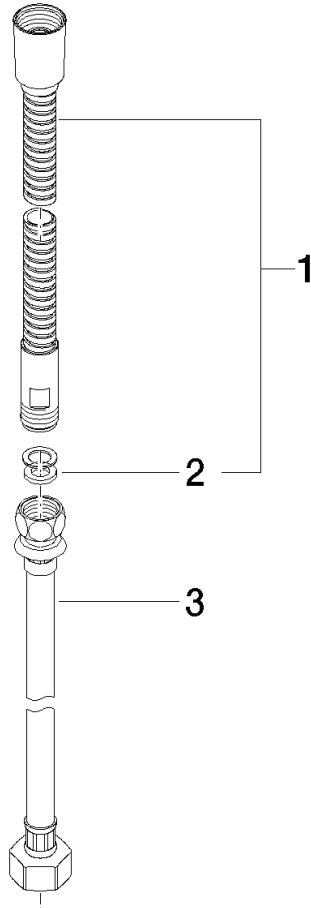

Metal shower hose in two parts 1/2" x 3/8" x 2250 mm - Dark Chrome

IMO

28 323 970

Fits: IMO, LULU, MADISON, MEM, TARA,
CL.1, LISSÉ, VAIA, META, CYO

	Dark Chrome	28 323 970-19
	Chrome	28 323 970-00
	Brushed Platinum	28 323 970-06
	Platinum	28 323 970-08
	Durabronze (23kt Gold)	28 323 970-09
	Light Gold	28 323 970-26
	Brushed Light Gold	28 323 970-27
	Brushed Durabronze (23kt Gold)	28 323 970-28
	Matte Black	28 323 970-33
	Brushed Bronze	28 323 970-42
	Brushed Champagne (22kt Gold)	28 323 970-46
	Champagne (22kt Gold)	28 323 970-47
	Brushed Chrome	28 323 970-93
	Brushed Dark Platinum	28 323 970-99

Metal shower hose in two parts 1/2" x 3/8" x 2250 mm - Dark Chrome

IMO

28 323 970

Metal shower hose in two parts 1/2" x 3/8" x 2250 mm - Dark Chrome

IMO

28 323 970

28 323 970

Parts for other finishes can be found here: [Chrome](#)

Metal shower hose in two parts 1/2" x 3/8" x 2250 mm - Dark Chrome

IMO

28 323 970

Spare parts list