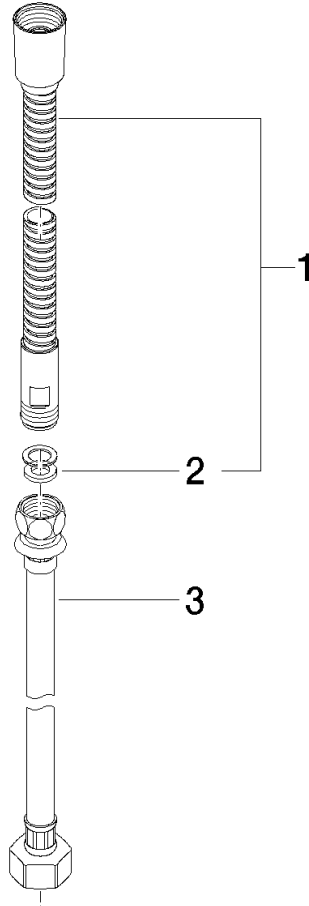

Metal shower hose in two parts 1/2" x 3/8" x 2250 mm - Brushed Durabronze (23kt Gold)

IMO

28 323 970

Fits: IMO, LULU, MADISON, MEM, TARA, CL.1, LISSÉ, VAIA, META, CYO

	Brushed Durabronze (23kt Gold)	28 323 970-28
	Chrome	28 323 970-00
	Brushed Platinum	28 323 970-06
	Platinum	28 323 970-08
	Durabronze (23kt Gold)	28 323 970-09
	Dark Chrome	28 323 970-19
	Light Gold	28 323 970-26
	Brushed Light Gold	28 323 970-27
	Matte Black	28 323 970-33
	Brushed Bronze	28 323 970-42
	Brushed Champagne (22kt Gold)	28 323 970-46
	Champagne (22kt Gold)	28 323 970-47
	Brushed Chrome	28 323 970-93
	Brushed Dark Platinum	28 323 970-99

Metal shower hose in two parts 1/2" x 3/8" x 2250 mm - Brushed Durabronze
(23kt Gold)

IMO

28 323 970

Metal shower hose in two parts 1/2" x 3/8" x 2250 mm - Brushed Durabronze
(23kt Gold)

IMO

28 323 970

Metal shower hose in two parts 1/2" x 3/8" x 2250 mm - Brushed Durabronz
(23kt Gold)

IMO

28 323 970

Product version from 10/1/2023

Parts for other finishes can be found here: Chrome

Metal shower hose in two parts 1/2" x 3/8" x 2250 mm - Brushed Durabross (23kt Gold)

IMO

28 323 970

Spare parts list

Product version from 10/1/2023

No.	Item Number	Name	Quantity used	Delivery time
	28 322 970-28	Metal shower hose 1/2" x 3/8" x 1750 mm - Brushed Durabross (23kt Gold)	3	20