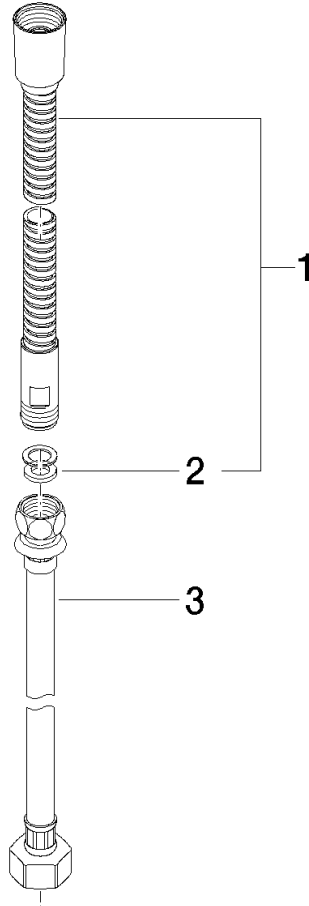

**Metal shower hose in two parts 1/2" x 3/8" x 2250 mm - Brushed Chrome**

IMO

28 323 970

Fits: IMO, LULU, MADISON, MEM, TARA,  
CL.1, LISSÉ, VAIA, META, CYO

	Brushed Chrome	28 323 970-93
	Chrome	28 323 970-00
	Brushed Platinum	28 323 970-06
	Platinum	28 323 970-08
	Durabrand (23kt Gold)	28 323 970-09
	Dark Chrome	28 323 970-19
	Light Gold	28 323 970-26
	Brushed Light Gold	28 323 970-27
	Brushed Durabrand (23kt Gold)	28 323 970-28
	Matte Black	28 323 970-33
	Brushed Bronze	28 323 970-42
	Brushed Champagne (22kt Gold)	28 323 970-46
	Champagne (22kt Gold)	28 323 970-47
	Brushed Dark Platinum	28 323 970-99

Metal shower hose in two parts 1/2" x 3/8" x 2250 mm - Brushed Chrome

---

IMO

28 323 970

Metal shower hose in two parts 1/2" x 3/8" x 2250 mm - Brushed Chrome

---

IMO

28 323 970

## Metal shower hose in two parts 1/2" x 3/8" x 2250 mm - Brushed Chrome

IMO

28 323 970

#### Product version from 10/1/2023

No.	Item Number	Name	Quantity used	Delivery time
	28 322 970-93	Metal shower hose 1/2" x 3/8" x 1750 mm - Brushed Chrome	3	20