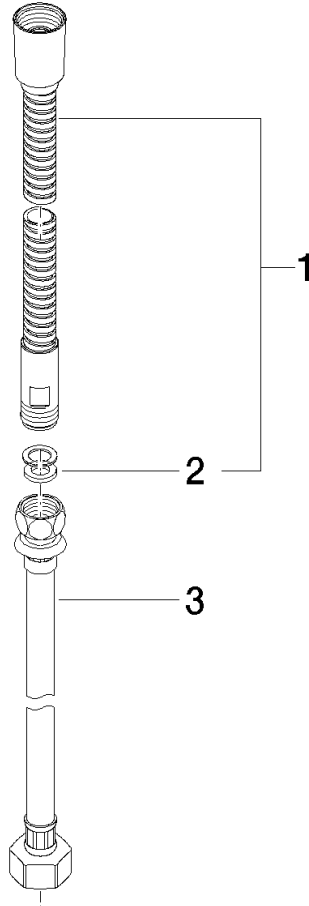

**Metal shower hose in two parts 1/2" x 3/8" x 2250 mm - Brushed Dark Platinum**

IMO

28 323 970

Fits: IMO, LULU, MADISON, MEM, TARA,  
CL.1, LISSÉ, VAIA, META, CYO

	Brushed Dark Platinum	28 323 970-99
	Chrome	28 323 970-00
	Brushed Platinum	28 323 970-06
	Platinum	28 323 970-08
	Durabronze (23kt Gold)	28 323 970-09
	Dark Chrome	28 323 970-19
	Light Gold	28 323 970-26
	Brushed Light Gold	28 323 970-27
	Brushed Durabronze (23kt Gold)	28 323 970-28
	Matte Black	28 323 970-33
	Brushed Bronze	28 323 970-42
	Brushed Champagne (22kt Gold)	28 323 970-46
	Champagne (22kt Gold)	28 323 970-47
	Brushed Chrome	28 323 970-93

Metal shower hose in two parts 1/2" x 3/8" x 2250 mm - Brushed Dark Platinum

---

IMO

28 323 970

Metal shower hose in two parts 1/2" x 3/8" x 2250 mm - Brushed Dark Platinum

---

IMO

28 323 970

28 323 970

**Product version from 10/1/2023**

Parts for other finishes can be found here: [Chrome](#)

Metal shower hose in two parts 1/2" x 3/8" x 2250 mm - Brushed Dark Platinum

IMO

28 323 970

**Spare parts list**

**Product version from 10/1/2023**

No.	Item Number	Name	Quantity used	Delivery time
	28 322 970-99	Metal shower hose 1/2" x 3/8" x 1750 mm - Brushed Dark Platinum	3	2