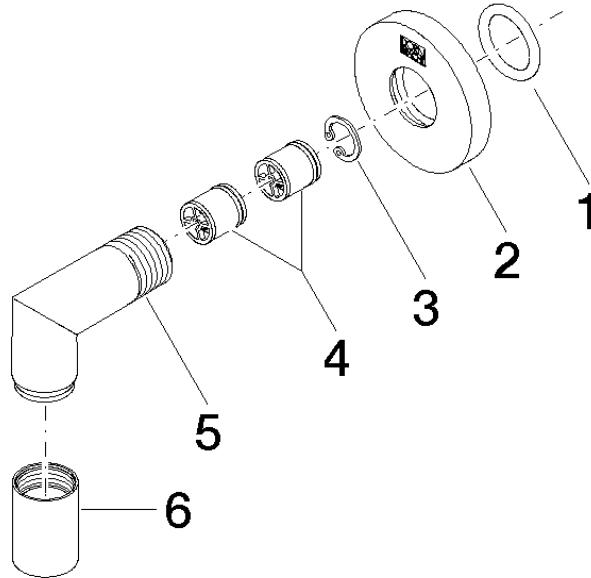

Wall elbow - Chrome

TARA

28 450 625

- 3/8" shower outlet
- rosette Ø 55 mm
- 1/2" connection
- WRAS 1811023

Intrinsic protection against back flow.

Fits: TARA, META

| | | |
|--|-------------------------------------|---------------|
|  | Chrome | 28 450 625-00 |
|  | Brushed Platinum | 28 450 625-06 |
|  | Platinum | 28 450 625-08 |
|  | Dark Chrome | 28 450 625-19 |
|  | Light Gold | 28 450 625-26 |
|  | Brushed Light Gold | 28 450 625-27 |
|  | Brushed Durabronze (23kt Gold) | 28 450 625-28 |
|  | Matte Black | 28 450 625-33 |
|  | Brushed Bronze | 28 450 625-42 |
|  | Brushed Champagne (22kt Gold) | 28 450 625-46 |
|  | Champagne (22kt Gold) | 28 450 625-47 |
|  | Brushed Chrome | 28 450 625-93 |
|  | Brushed Dark Platinum | 28 450 625-99 |

Wall elbow - Chrome

TARA

28 450 625

Certificates

ACS_20 ACC LY

Belgaqua_21-381-2 IAPMO_4976

WRAS_1811

28 450 625

Product version up to 7/6/2018

Product version from 7/6/2018

Wall elbow - Chrome

TARA

28 450 625

Spare parts list

Product version up to 7/6/2018

Product version from 7/6/2018

| No. | Item Number | Name | Quantity used | Delivery time |
|-----|--------------------|------|---------------|---------------|
| | 90 14 10 026 00 90 | seal | 7 | 2 |