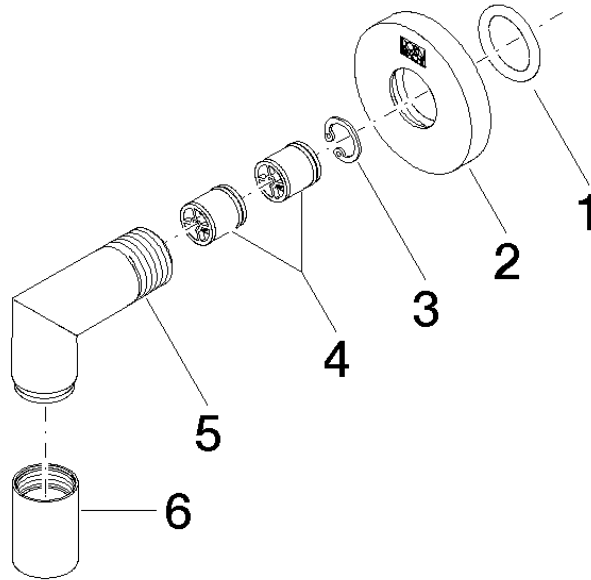

Wall elbow - Light Gold

TARA

28 450 625

- 3/8" shower outlet
- rosette Ø 55 mm
- 1/2" connection
- WRAS 1811023

Intrinsic protection against back flow.

Fits: TARA, META

	Light Gold	28 450 625-26
	Chrome	28 450 625-00
	Brushed Platinum	28 450 625-06
	Platinum	28 450 625-08
	Dark Chrome	28 450 625-19
	Brushed Light Gold	28 450 625-27
	Brushed Durabronze (23kt Gold)	28 450 625-28
	Matte Black	28 450 625-33
	Brushed Bronze	28 450 625-42
	Brushed Champagne (22kt Gold)	28 450 625-46
	Champagne (22kt Gold)	28 450 625-47
	Brushed Chrome	28 450 625-93
	Brushed Dark Platinum	28 450 625-99

Recommended miscellaneous

Concealed wall elbow - 35 085 970 90

- min. recess depth 90 mm
- max. recess depth 163 mm

28 450 625

mm [inches]

Flow rate chart

Product version from 7/6/2018

Wall elbow - Light Gold

TARA

28 450 625

Spare parts list

Product version from 7/6/2018

No.	Item Number	Name	Quantity used	Delivery time
	90 14 10 026 00 90	seal	7	2