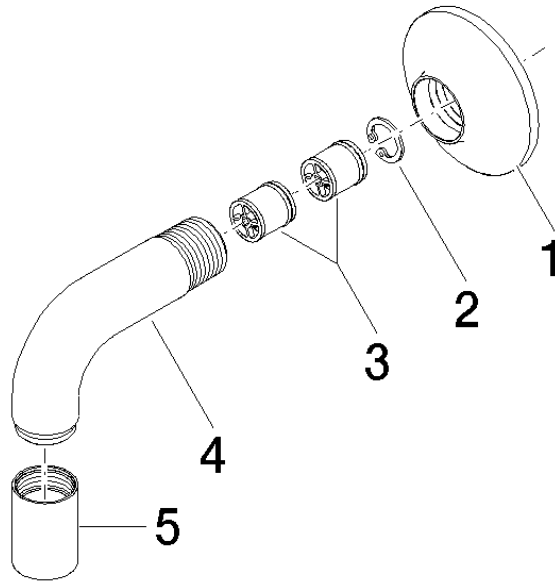

28 450 809

- 3/8" shower outlet
- rosette Ø 60 mm
- 1/2" connection
- WRAS 1810006

Intrinsic protection against back flow.

	Chrome	28 450 809-00
	Brushed Platinum	28 450 809-06
	Platinum	28 450 809-08
	Dark Chrome	28 450 809-19
	Brushed Durabronze (23kt Gold)	28 450 809-28
	Brushed Bronze	28 450 809-42
	Brushed Champagne (22kt Gold)	28 450 809-46
	Champagne (22kt Gold)	28 450 809-47
	Brushed Dark Platinum	28 450 809-99

## VAIA Wall elbow - Chrome

VAIA

28 450 809