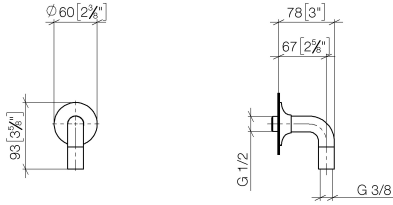

28 450 809

- 3/8" shower outlet
- rosette Ø 60 mm
- 1/2" connection
- WRAS 1810006

Intrinsic protection against back flow.

	Chrome	28 450 809-00
	Brushed Platinum	28 450 809-06
	Platinum	28 450 809-08
	Dark Chrome	28 450 809-19
	Brushed Durabronze (23kt Gold)	28 450 809-28
	Brushed Bronze	28 450 809-42
	Brushed Champagne (22kt Gold)	28 450 809-46
	Champagne (22kt Gold)	28 450 809-47
	Brushed Dark Platinum	28 450 809-99

Recommended miscellaneous

**Concealed wall elbow -**

35 085 970 90

- max. recess depth 163 mm
- min. recess depth 90 mm

28 450 809

mm [inches]

Flow rate chart

Codes & Standards