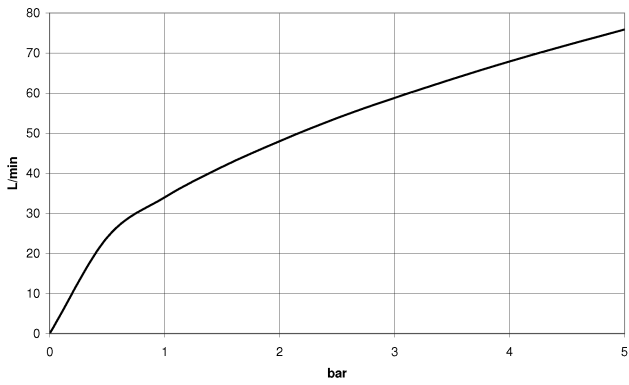

28 450 809

- 3/8" shower outlet
- rosette Ø 60 mm
- 1/2" connection
- WRAS 1810006

Intrinsic protection against back flow.

	Chrome	28 450 809-00
	Brushed Platinum	28 450 809-06
	Platinum	28 450 809-08
	Dark Chrome	28 450 809-19
	Brushed Durabronze (23kt Gold)	28 450 809-28
	Brushed Bronze	28 450 809-42
	Brushed Champagne (22kt Gold)	28 450 809-46
	Champagne (22kt Gold)	28 450 809-47
	Brushed Dark Platinum	28 450 809-99

Recommended miscellaneous

**Concealed wall elbow -**

35 085 970 90

- max. recess depth 163 mm
- min. recess depth 90 mm

28 450 809

mm [inches]

Flow rate chart

Codes & Standards