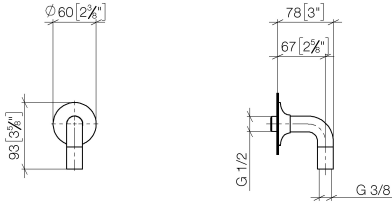

28 450 809

- 3/8" shower outlet
- rosette Ø 60 mm
- 1/2" connection
- WRAS 1810006

Intrinsic protection against back flow.

	Brushed Bronze	28 450 809-42
	Chrome	28 450 809-00
	Brushed Platinum	28 450 809-06
	Platinum	28 450 809-08
	Dark Chrome	28 450 809-19
	Brushed Durabronze (23kt Gold)	28 450 809-28
	Brushed Champagne (22kt Gold)	28 450 809-46
	Champagne (22kt Gold)	28 450 809-47
	Brushed Dark Platinum	28 450 809-99

28 450 809

mm [inches]

Flow rate chart

Codes & Standards

EN 1717

VAIA Wall elbow - Brushed Bronze

VAIA

28 450 809