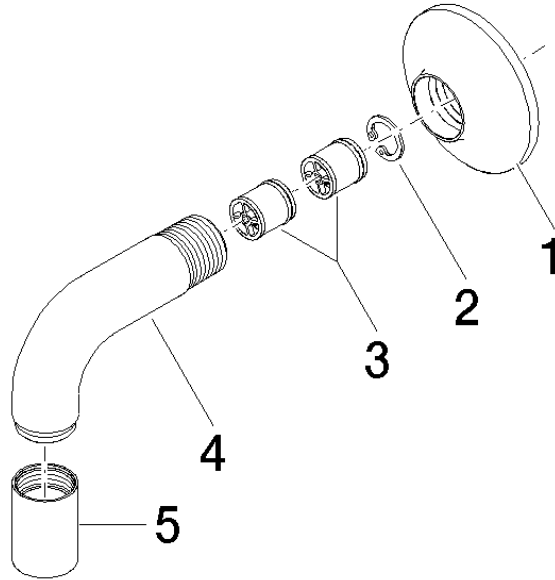

28 450 809

- 3/8" shower outlet
- rosette Ø 60 mm
- 1/2" connection
- WRAS 1810006

Intrinsic protection against back flow.

	Brushed Bronze	28 450 809-42
	Chrome	28 450 809-00
	Brushed Platinum	28 450 809-06
	Platinum	28 450 809-08
	Dark Chrome	28 450 809-19
	Brushed Durabronze (23kt Gold)	28 450 809-28
	Brushed Champagne (22kt Gold)	28 450 809-46
	Champagne (22kt Gold)	28 450 809-47
	Brushed Dark Platinum	28 450 809-99

28 450 809

mm [inches]

Flow rate chart

Codes & Standards

EN 1717

VAIA Wall elbow - Brushed Bronze

VAIA

28 450 809

Certificates

Belgaqua_22_280_2

28 450 809

Product version from 7/6/2018

Parts for other finishes can be found here: [Chrome](#)

28 450 809

Spare parts list

Product version from 7/6/2018