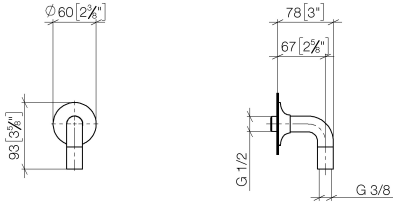

VAIA Wall elbow - Brushed Champagne (22kt Gold)

VAIA

28 450 809

- 3/8" shower outlet
- rosette Ø 60 mm
- 1/2" connection
- WRAS 1810006

Intrinsic protection against back flow.

	Brushed Champagne (22kt Gold)	28 450 809-46
	Chrome	28 450 809-00
	Brushed Platinum	28 450 809-06
	Platinum	28 450 809-08
	Dark Chrome	28 450 809-19
	Brushed Durabronze (23kt Gold)	28 450 809-28
	Brushed Bronze	28 450 809-42
	Champagne (22kt Gold)	28 450 809-47
	Brushed Dark Platinum	28 450 809-99

Recommended miscellaneous

**Concealed wall elbow -**

35 085 970 90

- max. recess depth 163 mm
- min. recess depth 90 mm

28 450 809

mm [inches]

### Flow rate chart