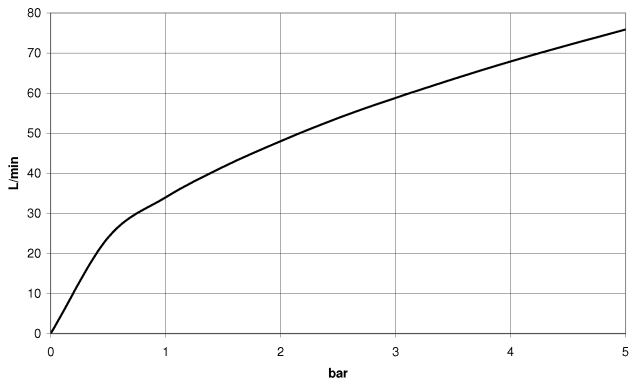

VAIA Wall elbow - Brushed Champagne (22kt Gold)

VAIA

28 450 809

- 3/8" shower outlet
- rosette Ø 60 mm
- 1/2" connection
- WRAS 1810006

Intrinsic protection against back flow.

	Brushed Champagne (22kt Gold)	28 450 809-46
	Chrome	28 450 809-00
	Brushed Platinum	28 450 809-06
	Platinum	28 450 809-08
	Dark Chrome	28 450 809-19
	Brushed Durabronze (23kt Gold)	28 450 809-28
	Brushed Bronze	28 450 809-42
	Champagne (22kt Gold)	28 450 809-47
	Brushed Dark Platinum	28 450 809-99

Recommended miscellaneous

**Concealed wall elbow -**

35 085 970 90

- max. recess depth 163 mm
- min. recess depth 90 mm

28 450 809

mm [inches]

### Flow rate chart