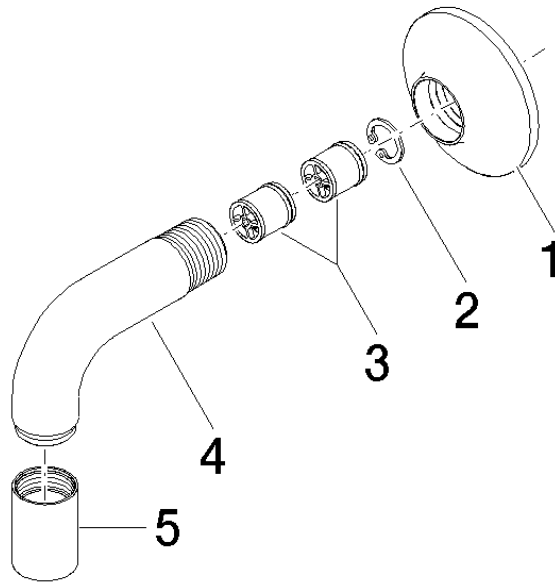

VAIA Wall elbow - Brushed Champagne (22kt Gold)

VAIA

28 450 809

- 3/8" shower outlet
- rosette Ø 60 mm
- 1/2" connection
- WRAS 1810006

Intrinsic protection against back flow.

	Brushed Champagne (22kt Gold)	28 450 809-46
	Chrome	28 450 809-00
	Brushed Platinum	28 450 809-06
	Platinum	28 450 809-08
	Dark Chrome	28 450 809-19
	Brushed Durabronze (23kt Gold)	28 450 809-28
	Brushed Bronze	28 450 809-42
	Champagne (22kt Gold)	28 450 809-47
	Brushed Dark Platinum	28 450 809-99

## VAIA Wall elbow - Brushed Champagne (22kt Gold)

---

VAIA

28 450 809

Certificates

---

Belgaqua\_22\_280\_2

**Product version from 7/6/2018**