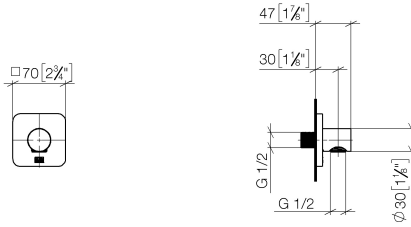

DORNBACHT YARRE Wall elbow - Chrome

28 450 832

- 1/2" shower outlet
- rosette 60 x 60 mm
- 1/2" connection
- rosette 60 x 60 mm
- WRAS 2305028

Intrinsic protection against back flow.

	Chrome	28 450 832-00
	Soft Black	28 450 832-69

Recommended miscellaneous

- Concealed wall elbow -** 35 085 970 90
- max. recess depth 163 mm
 - min. recess depth 90 mm

DORNBACHT YARRE Wall elbow - Chrome

28 450 832

mm [inches]

Codes & Standards

Scottish Water
Byelaws

UK Water Supply
Regulations

Certificates

WRAS_2305

DORNBRACHT YARRE Wall elbow - Chrome

28 450 832

Product version from 1/1/2023

DORNBACHT YARRE Wall elbow - Chrome

28 450 832