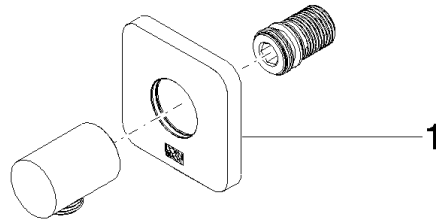

DORNBACHT YARRE Wall elbow - Chrome

28 450 832

- 1/2" shower outlet
- rosette 60 x 60 mm
- 1/2" connection
- rosette 60 x 60 mm
- WRAS 2305028

Intrinsic protection against back flow.

	Chrome	28 450 832-00
	Soft Black	28 450 832-69

Recommended miscellaneous

- Concealed wall elbow -** 35 085 970 90
- max. recess depth 163 mm
 - min. recess depth 90 mm

DORNBACHT YARRE Wall elbow - Chrome

28 450 832

mm [inches]

Codes & Standards

Scottish Water
Byelaws

UK Water Supply
Regulations

Certificates

WRAS_2305

DORNBRACHT YARRE Wall elbow - Chrome

28 450 832

Product version from 1/1/2023

DORNBACHT YARRE Wall elbow - Chrome

28 450 832

Spare parts list

Product version from 1/1/2023

No.	Item Number	Name	Quantity used	Delivery time
	90 27 83 020 00-00	rosette	1	2