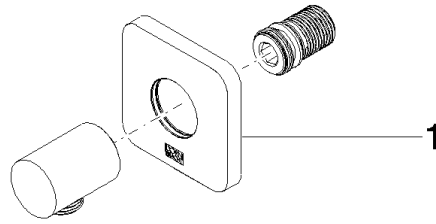

DORNBACHT YARRE Wall elbow - Soft Black

28 450 832

- 1/2" shower outlet
- rosette 60 x 60 mm
- 1/2" connection
- rosette 60 x 60 mm
- WRAS 2305028

Intrinsic protection against back flow.

	Soft Black	28 450 832-69
	Chrome	28 450 832-00

Recommended miscellaneous

- Concealed wall elbow -** 35 085 970 90
- max. recess depth 163 mm
 - min. recess depth 90 mm

DORNBACHT YARRE Wall elbow - Soft Black

28 450 832

mm [inches]

Codes & Standards

Scottish Water
Byelaws

UK Water Supply
Regulations

Certificates

WRAS_2305

DORNBRACHT YARRE Wall elbow - Soft Black

28 450 832

Product version from 1/1/2023

DORNBACHT YARRE Wall elbow - Soft Black

28 450 832

Spare parts list

Product version from 1/1/2023

No.	Item Number	Name	Quantity used	Delivery time
	90 27 83 020 00-69	rosette	1	2