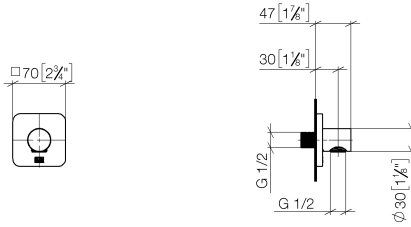

DORNBACHT YARRE Wall elbow - Soft Black

28 450 832

- 1/2" shower outlet
- rosette 60 x 60 mm
- 1/2" connection
- rosette 60 x 60 mm
- WRAS 2305028

Intrinsic protection against back flow.

	Soft Black	28 450 832-69
	Chrome	28 450 832-00

Recommended miscellaneous

- Concealed wall elbow -** 35 085 970 90
- max. recess depth 163 mm
 - min. recess depth 90 mm

DORNBACHT YARRE Wall elbow - Soft Black

28 450 832

mm [inches]

Codes & Standards

Scottish Water
Byelaws

UK Water Supply
Regulations

Certificates

WRAS_2305

DORNBRACHT YARRE Wall elbow - Soft Black

28 450 832

Product version from 1/1/2023

DORNBACHT YARRE Wall elbow - Soft Black

28 450 832