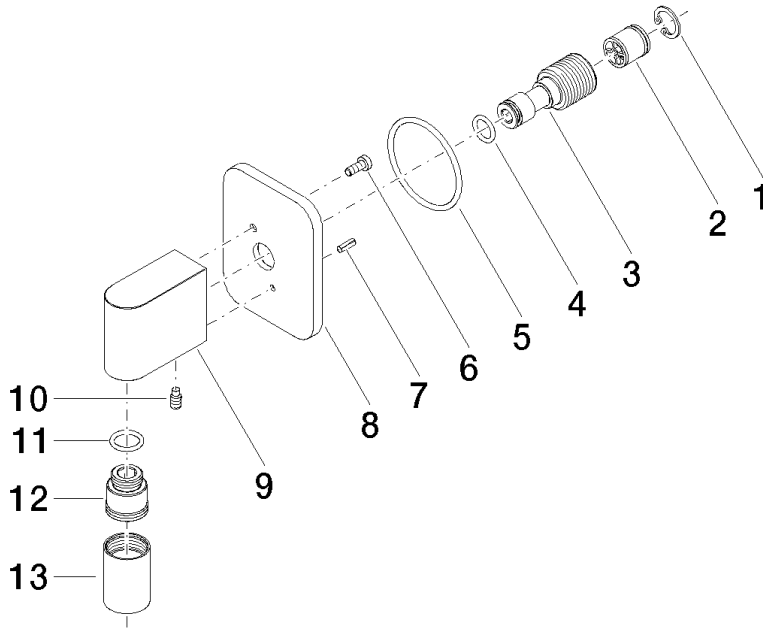

LISSÉ Wall elbow - Brushed Platinum

LISSÉ

28 450 845

- 3/8" shower outlet
- rosette 60 x 78 mm
- 1/2" connection
- WRAS 2310091

Intrinsic protection against back flow.

	Brushed Platinum	28 450 845-06
	Chrome	28 450 845-00
	Dark Chrome	28 450 845-19
	Light Gold	28 450 845-26
	Brushed Light Gold	28 450 845-27
	Matte Black	28 450 845-33
	Brushed Chrome	28 450 845-93
	Brushed Dark Platinum	28 450 845-99

IAPMO_4976

WRAS_2310

28 450 845

Product version from 3/9/2016 to 7/6/2018

Product version from 7/6/2018 to 3/2/2021

Product version from 3/2/2021

LISSÉ Wall elbow - Brushed Platinum

LISSÉ

28 450 845

Spare parts list

Product version from 3/9/2016 to 7/6/2018

Product version from 7/6/2018 to 3/2/2021

Product version from 3/2/2021

No.	Item Number	Name	Quantity used	Delivery time
	09 16 01 014 90	ring	13	2