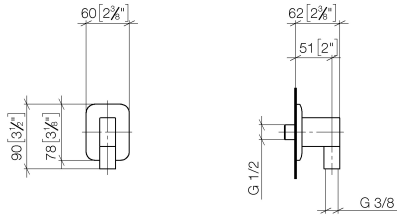

LISSÉ Wall elbow - Brushed Platinum

LISSÉ

28 450 845

- 3/8" shower outlet
- rosette 60 x 78 mm
- 1/2" connection
- WRAS 2310091

Intrinsic protection against back flow.

	Brushed Platinum	28 450 845-06
	Chrome	28 450 845-00
	Dark Chrome	28 450 845-19
	Light Gold	28 450 845-26
	Brushed Light Gold	28 450 845-27
	Matte Black	28 450 845-33
	Brushed Chrome	28 450 845-93
	Brushed Dark Platinum	28 450 845-99

Recommended miscellaneous

Concealed wall elbow -

35 085 970 90

- max. recess depth 163 mm
- min. recess depth 90 mm

28 450 845

mm [inches]

Flow rate chart

Codes & Standards

ASME A112.18.1

cUPC

Scottish Water
Byelaws

UK Water Supply
Regulations

LISSÉ Wall elbow - Brushed Platinum

LISSÉ

28 450 845

Certificates