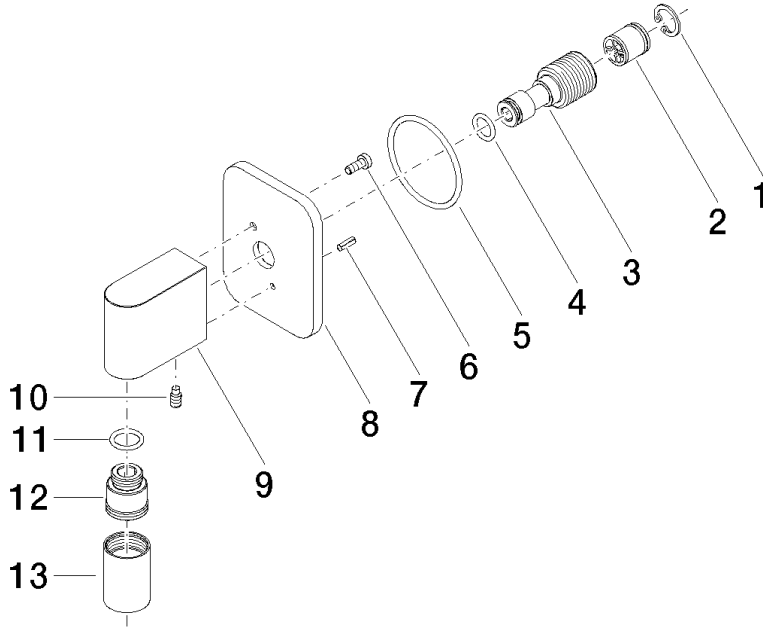

28 450 845

- 3/8" shower outlet
- rosette 60 x 78 mm
- 1/2" connection
- WRAS 2310091

Intrinsic protection against back flow.

	Light Gold	28 450 845-26
	Chrome	28 450 845-00
	Brushed Platinum	28 450 845-06
	Dark Chrome	28 450 845-19
	Brushed Light Gold	28 450 845-27
	Matte Black	28 450 845-33
	Brushed Chrome	28 450 845-93
	Brushed Dark Platinum	28 450 845-99

Recommended miscellaneous

Concealed wall elbow - 35 085 970 90

- min. recess depth 90 mm
- max. recess depth 163 mm

28 450 845

mm [inches]

Flow rate chart

Codes & Standards

Scottish Water
Byelaws

UK Water Supply
Regulations

LISSÉ Wall elbow - Light Gold

LISSÉ

28 450 845

Certificates

WRAS_2310

Spare parts list