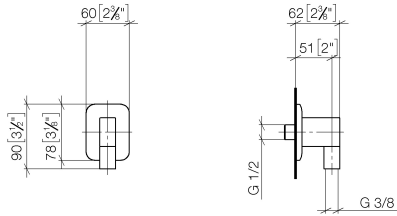

28 450 845

- 3/8" shower outlet
- rosette 60 x 78 mm
- 1/2" connection
- WRAS 2310091

Intrinsic protection against back flow.

	Light Gold	28 450 845-26
	Chrome	28 450 845-00
	Brushed Platinum	28 450 845-06
	Dark Chrome	28 450 845-19
	Brushed Light Gold	28 450 845-27
	Matte Black	28 450 845-33
	Brushed Chrome	28 450 845-93
	Brushed Dark Platinum	28 450 845-99

Recommended miscellaneous

Concealed wall elbow - 35 085 970 90

- min. recess depth 90 mm
- max. recess depth 163 mm

28 450 845

mm [inches]

Flow rate chart

Codes & Standards

Scottish Water
Byelaws

UK Water Supply
Regulations

LISSÉ Wall elbow - Light Gold

LISSÉ

28 450 845

Certificates

WRAS_2310

Spare parts list