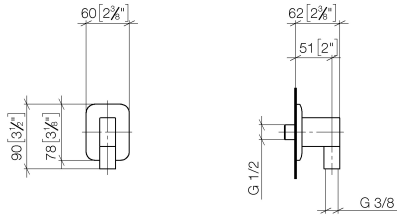

28 450 845

- 3/8" shower outlet
- rosette 60 x 78 mm
- 1/2" connection
- WRAS 2310091

Intrinsic protection against back flow.

	Matte Black	28 450 845-33
	Chrome	28 450 845-00
	Brushed Platinum	28 450 845-06
	Dark Chrome	28 450 845-19
	Light Gold	28 450 845-26
	Brushed Light Gold	28 450 845-27
	Brushed Chrome	28 450 845-93
	Brushed Dark Platinum	28 450 845-99

Recommended miscellaneous

- Concealed wall elbow -** 35 085 970 90
- max. recess depth 163 mm
  - min. recess depth 90 mm

28 450 845

mm [inches]

**Flow rate chart**

**Codes & Standards**

Scottish Water  
Byelaws