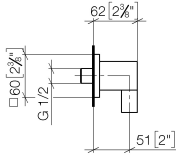

Wall elbow - Dark Chrome

28 450 980

- 3/8" shower outlet
- rosette 60 x 60 mm
- 1/2" connection
- WRAS

Intrinsic protection against back flow.

	Dark Chrome	28 450 980-19
	Chrome	28 450 980-00
	Brushed Platinum	28 450 980-06
	Platinum	28 450 980-08
	Durabronze (23kt Gold)	28 450 980-09
	Light Gold	28 450 980-26
	Brushed Light Gold	28 450 980-27
	Brushed Durabronze (23kt Gold)	28 450 980-28
	Matte Black	28 450 980-33
	Brushed Bronze	28 450 980-42
	Brushed Champagne (22kt Gold)	28 450 980-46
	Champagne (22kt Gold)	28 450 980-47
	Brushed Chrome	28 450 980-93
	Brushed Dark Platinum	28 450 980-99

Recommended miscellaneous

- Concealed wall elbow -**
- max. recess depth mm
 - min. recess depth mm

35 085 970 90

Wall elbow - Dark Chrome

28 450 980

mm [inches]

Flow rate chart

Codes & Standards

ASME A112.18.1

cUPC

EN 1717

Scottish Water
Byelaws

UK Water Supply
Regulations

Wall elbow - Dark Chrome

28 450 980

Certificates