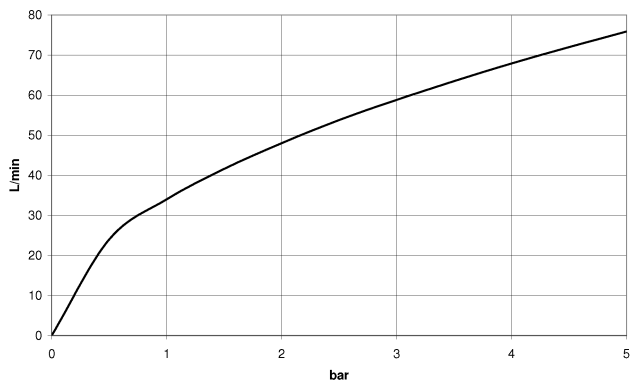

Wall elbow - Brushed Champagne (22kt Gold)

28 450 980 Product version from 3/2/2021

- 3/8" shower outlet
- rosette 60 x 60 mm
- 1/2" connection
- WRAS

Intrinsic protection against back flow.

	Brushed Champagne (22kt Gold)	28 450 980-46
	Chrome	28 450 980-00
	Brushed Platinum	28 450 980-06
	Platinum	28 450 980-08
	Durabrand (23kt Gold)	28 450 980-09
	Dark Chrome	28 450 980-19
	Light Gold	28 450 980-26
	Brushed Light Gold	28 450 980-27
	Brushed Durabrand (23kt Gold)	28 450 980-28
	Matte Black	28 450 980-33
	Brushed Bronze	28 450 980-42
	Champagne (22kt Gold)	28 450 980-47
	Brushed Chrome	28 450 980-93
	Brushed Dark Platinum	28 450 980-99

Recommended miscellaneous

- Concealed wall elbow -**
- max. recess depth mm
 - min. recess depth mm

35 085 970 90

Wall elbow - Brushed Champagne (22kt Gold)

28 450 980 Product version from 3/2/2021

mm [inches]

Flow rate chart

Codes & Standards

ASME A112.18.1

cUPC

EN 1717

Scottish Water
Byelaws

UK Water Supply
Regulations

Wall elbow - Brushed Champagne (22kt Gold)