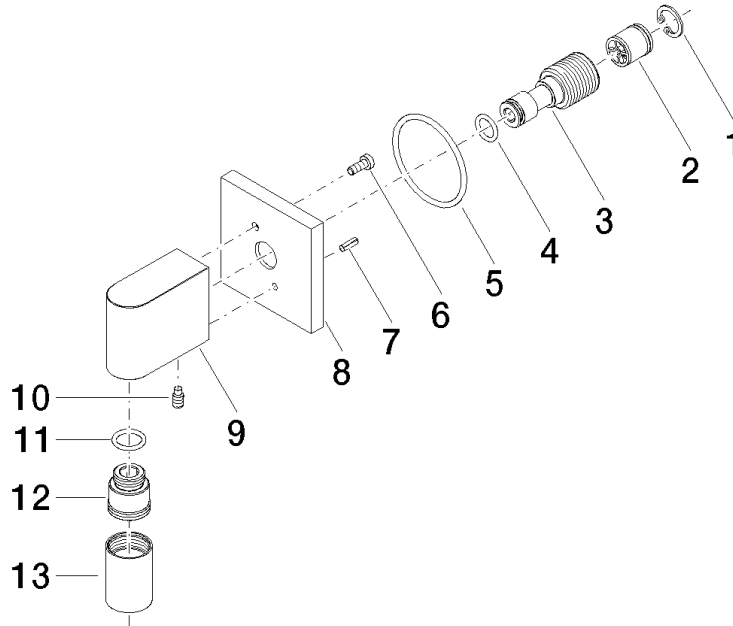

Flow rate chart

Codes & Standards

ASME A112.18.1

cUPC

EN 1717

Scottish Water
Byelaws

UK Water Supply
Regulations

Wall elbow - Brushed Champagne (22kt Gold)

28 450 980 Product version from 3/2/2021

Certificates

Belgaqua_22_280_2 WRAS_2310

IAPMO_4976

Wall elbow - Brushed Champagne (22kt Gold)

28 450 980 Product version from 3/2/2021

Spare parts list

No.	Item Number	Name	Quantity used	Delivery time
1	09 16 01 014 90	ring	1	2
2	90 23 01 141 00 90	back-flow preventer	1	2
3	09 24 03 116 20 90	nipple	1	2
4	09 14 10 008 90	seal	1	2
5	09 14 10 142 90	seal	1	2
6	09 30 30 054 90	screw	1	2
7	09 31 11 026 90	pin	1	2
8	09 27 82 006-46	rosette	1	30
9	09 11 03 046-46	connection	1	30
10	09 31 11 005 90	pin	1	2
11	90 14 10 077 00 90	seal	1	2
12	09 24 03 107 20 90	nipple	1	2
13	90 21 02 069 00-46	cover	1	30