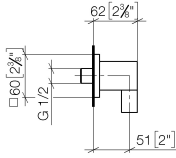

Wall elbow - Brushed Champagne (22kt Gold)

28 450 980 Product version from 3/2/2021

- 3/8" shower outlet
- rosette 60 x 60 mm
- 1/2" connection
- WRAS

Intrinsic protection against back flow.

	Brushed Champagne (22kt Gold)	28 450 980-46
	Chrome	28 450 980-00
	Brushed Platinum	28 450 980-06
	Platinum	28 450 980-08
	Durabrand (23kt Gold)	28 450 980-09
	Dark Chrome	28 450 980-19
	Light Gold	28 450 980-26
	Brushed Light Gold	28 450 980-27
	Brushed Durabrand (23kt Gold)	28 450 980-28
	Matte Black	28 450 980-33
	Brushed Bronze	28 450 980-42
	Champagne (22kt Gold)	28 450 980-47
	Brushed Chrome	28 450 980-93
	Brushed Dark Platinum	28 450 980-99

Recommended miscellaneous

- Concealed wall elbow -**
- max. recess depth mm
 - min. recess depth mm

35 085 970 90

Wall elbow - Brushed Champagne (22kt Gold)

28 450 980 Product version from 3/2/2021

mm [inches]

Flow rate chart

Codes & Standards

ASME A112.18.1

cUPC

EN 1717

Scottish Water
Byelaws

UK Water Supply
Regulations

Wall elbow - Brushed Champagne (22kt Gold)

28 450 980 Product version from 3/2/2021

Certificates

Belgaqua_22_280_2 WRAS_2310

IAPMO_4976

Wall elbow - Brushed Champagne (22kt Gold)

28 450 980 Product version from 3/2/2021

Spare parts list

No.	Item Number	Name	Quantity used	Delivery time
1	09 16 01 014 90	ring	1	2
2	90 23 01 141 00 90	back-flow preventer	1	2
3	09 24 03 116 20 90	nipple	1	2
4	09 14 10 008 90	seal	1	2
5	09 14 10 142 90	seal	1	2
6	09 30 30 054 90	screw	1	2
7	09 31 11 026 90	pin	1	2
8	09 27 82 006-46	rosette	1	30
9	09 11 03 046-46	connection	1	30
10	09 31 11 005 90	pin	1	2
11	90 14 10 077 00 90	seal	1	2
12	09 24 03 107 20 90	nipple	1	2
13	90 21 02 069 00-46	cover	1	30