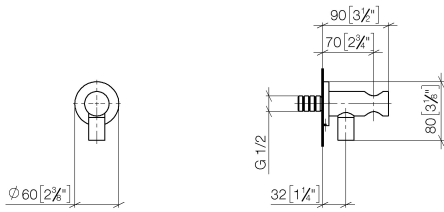

EDITION PRO Wall elbow - Chrome

28 490 626

- 3/8" shower outlet
- rosette Ø 60 mm
- 1/2" connection
- inherently safe from back flow.

	Chrome	28 490 626-00
	Matte Black	28 490 626-33
	Brushed Chrome	28 490 626-93

Required miscellaneous

- Concealed wall elbow -** 35 085 970 90
- min. recess depth 90 mm
 - max. recess depth 163 mm

EDITION PRO Wall elbow - Chrome

28 490 626

mm [inches]

Flow rate chart

EDITION PRO Wall elbow - Chrome

28 490 626

EDITION PRO Wall elbow - Chrome

28 490 626

Spare parts list

No.	Item Number	Name	Quantity used	Delivery time
	90 24 03 280 00 90	nipple	13	2