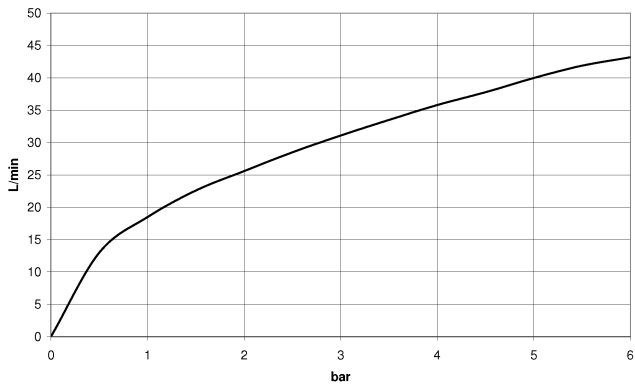

EDITION PRO Wall elbow - Chrome

28 490 626

- 3/8" shower outlet
- rosette Ø 60 mm
- 1/2" connection
- inherently safe from back flow.

	Chrome	28 490 626-00
	Matte Black	28 490 626-33
	Brushed Chrome	28 490 626-93

Required miscellaneous

- Concealed wall elbow -** 35 085 970 90
- min. recess depth 90 mm
 - max. recess depth 163 mm

EDITION PRO Wall elbow - Chrome

28 490 626

mm [inches]

Flow rate chart

EDITION PRO Wall elbow - Chrome