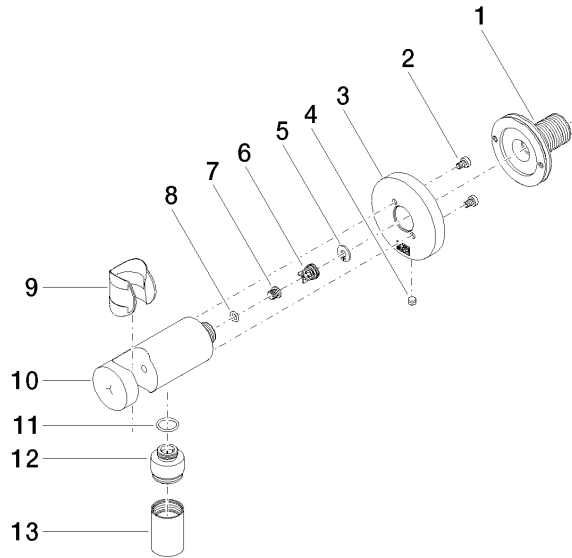

EDITION PRO Wall elbow - Chrome

28 490 626

- 3/8" shower outlet
- rosette Ø 60 mm
- 1/2" connection
- inherently safe from back flow.

	Chrome	28 490 626-00
	Matte Black	28 490 626-33
	Brushed Chrome	28 490 626-93

Required miscellaneous

- Concealed wall elbow -** 35 085 970 90
- min. recess depth 90 mm
 - max. recess depth 163 mm

EDITION PRO Wall elbow - Chrome

28 490 626

mm [inches]

Flow rate chart

EDITION PRO Wall elbow - Chrome

28 490 626

EDITION PRO Wall elbow - Chrome

28 490 626

Spare parts list

No.	Item Number	Name	Quantity used	Delivery time
	90 24 03 280 00 90	nipple	13	2