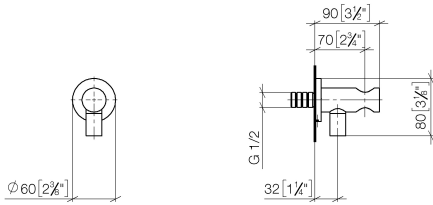

Wall elbow with integrated shower holder - Chrome

TARA

28 490 660

- 3/8" shower outlet
- rosette Ø 60 mm
- 1/2" connection
- WRAS 1912049

Intrinsic protection against back flow.

Fits: TARA, VAIA, META

	Chrome	28 490 660-00
	Brushed Platinum	28 490 660-06
	Platinum	28 490 660-08
	Dark Chrome	28 490 660-19
	Light Gold	28 490 660-26
	Brushed Light Gold	28 490 660-27
	Brushed Durabronze (23kt Gold)	28 490 660-28
	Matte Black	28 490 660-33
	Brushed Bronze	28 490 660-42
	Brushed Champagne (22kt Gold)	28 490 660-46
	Champagne (22kt Gold)	28 490 660-47
	Cyprum	28 490 660-49
	Brushed Chrome	28 490 660-93
	Brushed Dark Platinum	28 490 660-99

Recommended miscellaneous

- Concealed wall elbow -** 35 085 970 90
- max. recess depth 163 mm
 - min. recess depth 90 mm

28 490 660

mm [inches]

Flow rate chart

Codes & Standards

EN 1717

Scottish Water
Byelaws

UK Water Supply
Regulations

Wall elbow with integrated shower holder - Chrome

TARA

28 490 660

Certificates

Belgaqua_21-024-2 WRAS_1912

28 490 660

Product version from 10/1/2023

Wall elbow with integrated shower holder - Chrome

TARA

28 490 660

Spare parts list

Product version from 10/1/2023

No.	Item Number	Name	Quantity used	Delivery time
	90 24 03 280 00 90	nipple	14	2