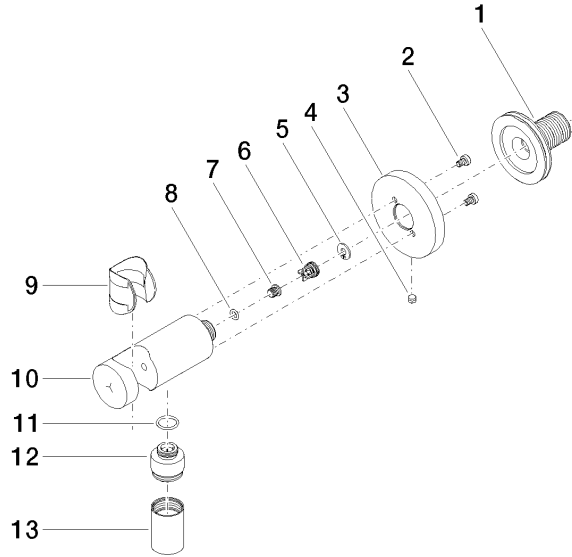

Wall elbow with integrated shower holder - Chrome

TARA

28 490 660

- 3/8" shower outlet
- rosette Ø 60 mm
- 1/2" connection
- WRAS 1912049

Intrinsic protection against back flow.

Fits: TARA, VAIA, META

	Chrome	28 490 660-00
	Brushed Platinum	28 490 660-06
	Platinum	28 490 660-08
	Dark Chrome	28 490 660-19
	Light Gold	28 490 660-26
	Brushed Light Gold	28 490 660-27
	Brushed Durabronze (23kt Gold)	28 490 660-28
	Matte Black	28 490 660-33
	Brushed Bronze	28 490 660-42
	Brushed Champagne (22kt Gold)	28 490 660-46
	Champagne (22kt Gold)	28 490 660-47
	Cyprum	28 490 660-49
	Brushed Chrome	28 490 660-93
	Brushed Dark Platinum	28 490 660-99

Recommended miscellaneous

- Concealed wall elbow -** 35 085 970 90
- max. recess depth 163 mm
 - min. recess depth 90 mm

28 490 660

mm [inches]

Flow rate chart

Codes & Standards

EN 1717

Scottish Water
Byelaws

UK Water Supply
Regulations

Wall elbow with integrated shower holder - Chrome

TARA

28 490 660

Certificates

Belgaqua_21-024-2 WRAS_1912

28 490 660

Product version from 10/1/2023

Wall elbow with integrated shower holder - Chrome

TARA

28 490 660

Spare parts list

Product version from 10/1/2023

No.	Item Number	Name	Quantity used	Delivery time
	90 24 03 280 00 90	nipple	14	2