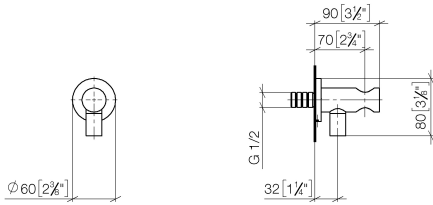

**Wall elbow with integrated shower holder - Platinum**

TARA

28 490 660

- 3/8" shower outlet
- rosette Ø 60 mm
- 1/2" connection
- WRAS 1912049

Intrinsic protection against back flow.

Fits: TARA, VAIA, META

**Recommended miscellaneous**

- Concealed wall elbow -**
- max. recess depth 163 mm
  - min. recess depth 90 mm

35 085 970 90

**Recommended miscellaneous**

- Concealed wall elbow -**
- max. recess depth 163 mm
  - min. recess depth 90 mm

35 085 970 90

28 490 660

mm [inches]

Flow rate chart

Codes & Standards

EN 1717

Scottish Water  
Byelaws

UK Water Supply  
Regulations