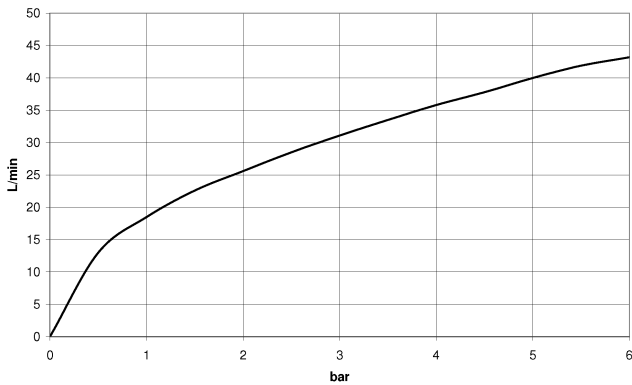

**Wall elbow with integrated shower holder - Platinum**

TARA

28 490 660

- 3/8" shower outlet
- rosette Ø 60 mm
- 1/2" connection
- WRAS 1912049

Intrinsic protection against back flow.

Fits: TARA, VAIA, META

**Recommended miscellaneous**

- Concealed wall elbow -**
- max. recess depth 163 mm
  - min. recess depth 90 mm

35 085 970 90

**Recommended miscellaneous**

- Concealed wall elbow -**
- max. recess depth 163 mm
  - min. recess depth 90 mm

35 085 970 90

28 490 660

mm [inches]

Flow rate chart

Codes & Standards

EN 1717

Scottish Water  
Byelaws

UK Water Supply  
Regulations