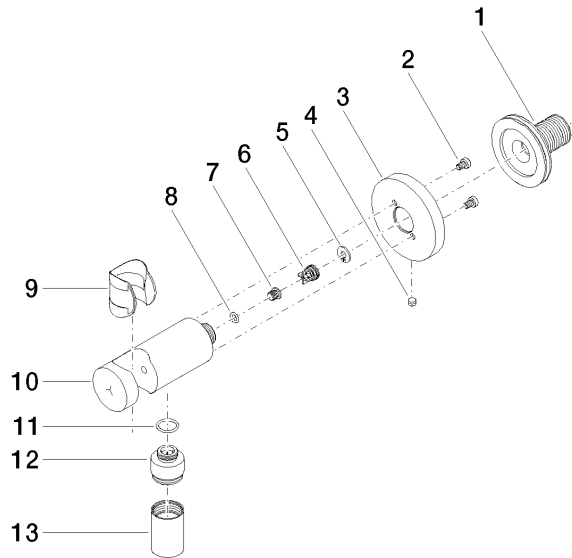

35 085 970 90

28 490 660

mm [inches]

Flow rate chart

Codes & Standards

EN 1717

Scottish Water  
Byelaws

UK Water Supply  
Regulations

## Wall elbow with integrated shower holder - Platinum

---

TARA

28 490 660

### Certificates

---

Belgaqua\_21-024-2 WRAS\_1912

28 490 660

Product version from 10/1/2023

Wall elbow with integrated shower holder - Platinum

TARA

28 490 660

**Spare parts list**

**Product version from 10/1/2023**

No.	Item Number	Name	Quantity used	Delivery time
	90 24 03 280 00 90	nipple	14	2