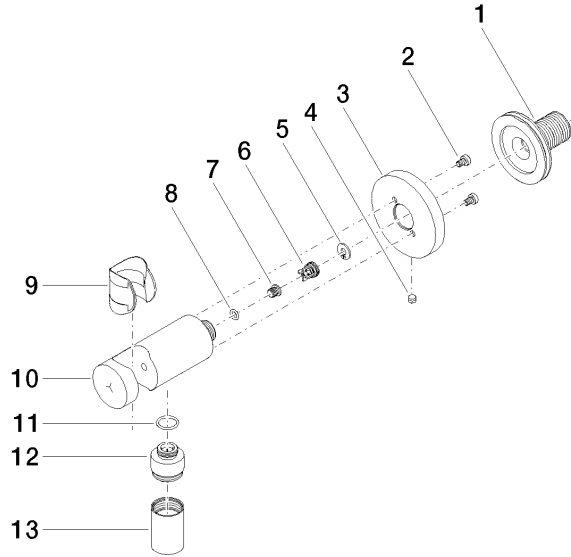

Wall elbow with integrated shower holder - Brushed Champagne (22kt Gold)

TARA

28 490 660

- 3/8" shower outlet
- rosette Ø 60 mm
- 1/2" connection
- WRAS 1912049

Intrinsic protection against back flow.

Fits: TARA, VAIA, META

28 490 660

mm [inches]

Flow rate chart

28 490 660

Product version from 10/1/2023

Parts for other finishes can be found here: [Chrome](#)

Wall elbow with integrated shower holder - Brushed Champagne (22kt Gold)

TARA

28 490 660

Spare parts list

Product version from 10/1/2023

| No. | Item Number | Name | Quantity used | Delivery time |
|-----|--------------------|--------|---------------|---------------|
| | 90 24 03 280 00 90 | nipple | 14 | 2 |