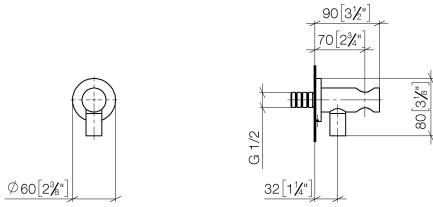

Wall elbow with integrated shower holder - Brushed Champagne (22kt Gold)

TARA

28 490 660

- 3/8" shower outlet
- rosette Ø 60 mm
- 1/2" connection
- WRAS 1912049

Intrinsic protection against back flow.

Fits: TARA, VAIA, META

28 490 660

mm [inches]

Flow rate chart

28 490 660

Product version from 10/1/2023

Parts for other finishes can be found here: [Chrome](#)

Wall elbow with integrated shower holder - Brushed Champagne (22kt Gold)

TARA

28 490 660

Spare parts list

Product version from 10/1/2023

| No. | Item Number | Name | Quantity used | Delivery time |
|-----|--------------------|--------|---------------|---------------|
| | 90 24 03 280 00 90 | nipple | 14 | 2 |