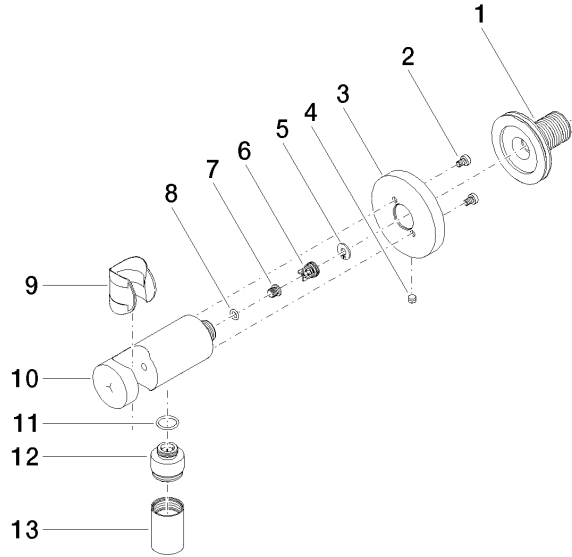

Wall elbow with integrated shower holder - Champagne (22kt Gold)

TARA

28 490 660

- 3/8" shower outlet
- rosette Ø 60 mm
- 1/2" connection
- WRAS 1912049

Intrinsic protection against back flow.

Fits: TARA, VAIA, META

28 490 660

mm [inches]

Flow rate chart

28 490 660

Product version from 10/1/2023

Parts for other
finishes can be found
here: [Chrome](#)

Wall elbow with integrated shower holder - Champagne (22kt Gold)

TARA

28 490 660

Spare parts list

Product version from 10/1/2023

No.	Item Number	Name	Quantity used	Delivery time
	90 24 03 280 00 90	nipple	14	2