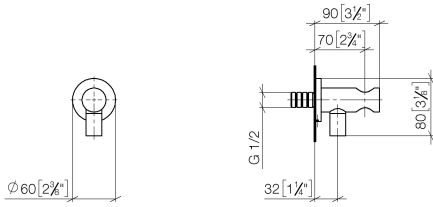

Wall elbow with integrated shower holder - Champagne (22kt Gold)

TARA

28 490 660

- 3/8" shower outlet
- rosette Ø 60 mm
- 1/2" connection
- WRAS 1912049

Intrinsic protection against back flow.

Fits: TARA, VAIA, META

28 490 660

mm [inches]

Flow rate chart

28 490 660

Product version from 10/1/2023

Parts for other
finishes can be found
here: [Chrome](#)

Wall elbow with integrated shower holder - Champagne (22kt Gold)

TARA

28 490 660

Spare parts list

Product version from 10/1/2023

No.	Item Number	Name	Quantity used	Delivery time
	90 24 03 280 00 90	nipple	14	2