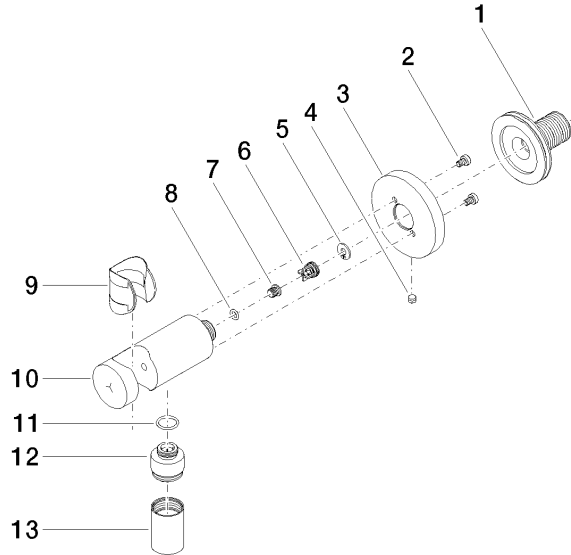

Wall elbow with integrated shower holder - Brushed Chrome

TARA

28 490 660

- 3/8" shower outlet
- rosette Ø 60 mm
- 1/2" connection
- WRAS 1912049

Intrinsic protection against back flow.

Fits: TARA, VAIA, META

28 490 660

mm [inches]

Flow rate chart

Codes & Standards

EN 1717

Scottish Water
Byelaws

UK Water Supply
Regulations

Wall elbow with integrated shower holder - Brushed Chrome

TARA

28 490 660

Certificates

Belgaqua_21-024-2 WRAS_1912

28 490 660

Product version from 10/1/2023

Parts for other finishes can be found here: [Chrome](#)

Wall elbow with integrated shower holder - Brushed Chrome

TARA

28 490 660

Spare parts list

Product version from 10/1/2023

No.	Item Number	Name	Quantity used	Delivery time
	90 24 03 280 00 90	nipple	14	2