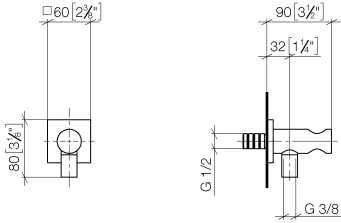

**Wall elbow with integrated shower holder - Chrome**

IMO

28 490 970

- 3/8" shower outlet
- rosette 60 x 60 mm
- 1/2" connection
- WRAS 1912049

Intrinsic protection against back flow.

Fits: IMO, MEM, CL.1, CYO

**Recommended miscellaneous**

**Concealed wall elbow -**

35 085 970 90

- max. recess depth 163 mm
- min. recess depth 90 mm

28 490 970

mm [inches]

**Product version from 6/1/2024**

No.	Item Number	Name	Quantity used	Delivery time
	90 24 03 280 00 90	nipple	14	2