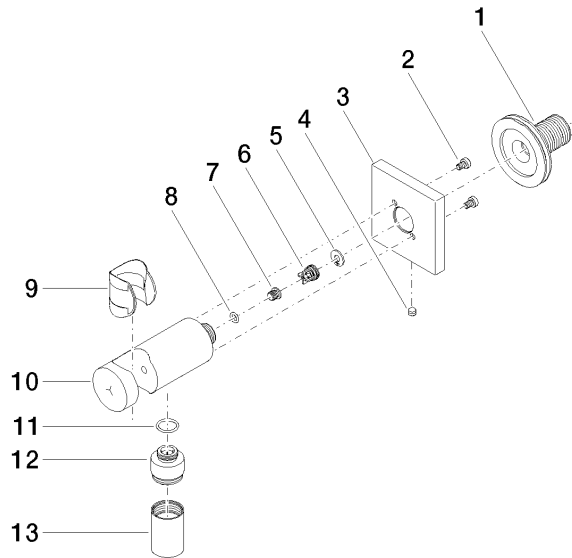

**Wall elbow with integrated shower holder - Chrome**

IMO

28 490 970

- 3/8" shower outlet
- rosette 60 x 60 mm
- 1/2" connection
- WRAS 1912049

Intrinsic protection against back flow.

Fits: IMO, MEM, CL.1, CYO

**Recommended miscellaneous**

**Concealed wall elbow -**

35 085 970 90

- max. recess depth 163 mm
- min. recess depth 90 mm

28 490 970

mm [inches]

### Certificates

WRAS\_1912

28 490 970

Product version from 6/1/2024

Wall elbow with integrated shower holder - Chrome

IMO

28 490 970

**Spare parts list**

**Product version from 6/1/2024**

No.	Item Number	Name	Quantity used	Delivery time
	90 24 03 280 00 90	nipple	14	2