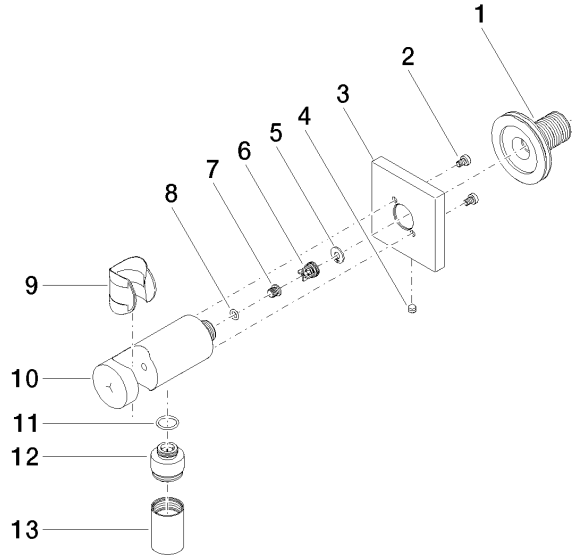

Wall elbow with integrated shower holder - Dark Chrome

IMO

28 490 970

- 3/8" shower outlet
- rosette 60 x 60 mm
- 1/2" connection
- WRAS 1912049

Intrinsic protection against back flow.

Fits: IMO, MEM, CL.1, CYO

28 490 970

mm [inches]

28 490 970

Product version from 6/1/2024

Parts for other finishes can be found here: [Chrome](#)

Wall elbow with integrated shower holder - Dark Chrome

IMO

28 490 970

Spare parts list

Product version from 6/1/2024

No.	Item Number	Name	Quantity used	Delivery time
	90 24 03 280 00 90	nipple	14	2