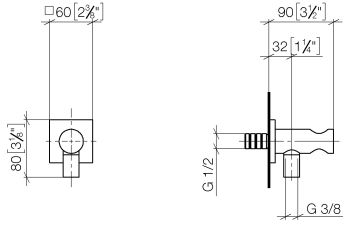

Wall elbow with integrated shower holder - Dark Chrome

IMO

28 490 970

- 3/8" shower outlet
- rosette 60 x 60 mm
- 1/2" connection
- WRAS 1912049

Intrinsic protection against back flow.

Fits: IMO, MEM, CL.1, CYO

28 490 970

mm [inches]

28 490 970

Product version from 6/1/2024

Parts for other finishes can be found here: [Chrome](#)

Wall elbow with integrated shower holder - Dark Chrome

IMO

28 490 970

Spare parts list

Product version from 6/1/2024

No.	Item Number	Name	Quantity used	Delivery time
	90 24 03 280 00 90	nipple	14	2